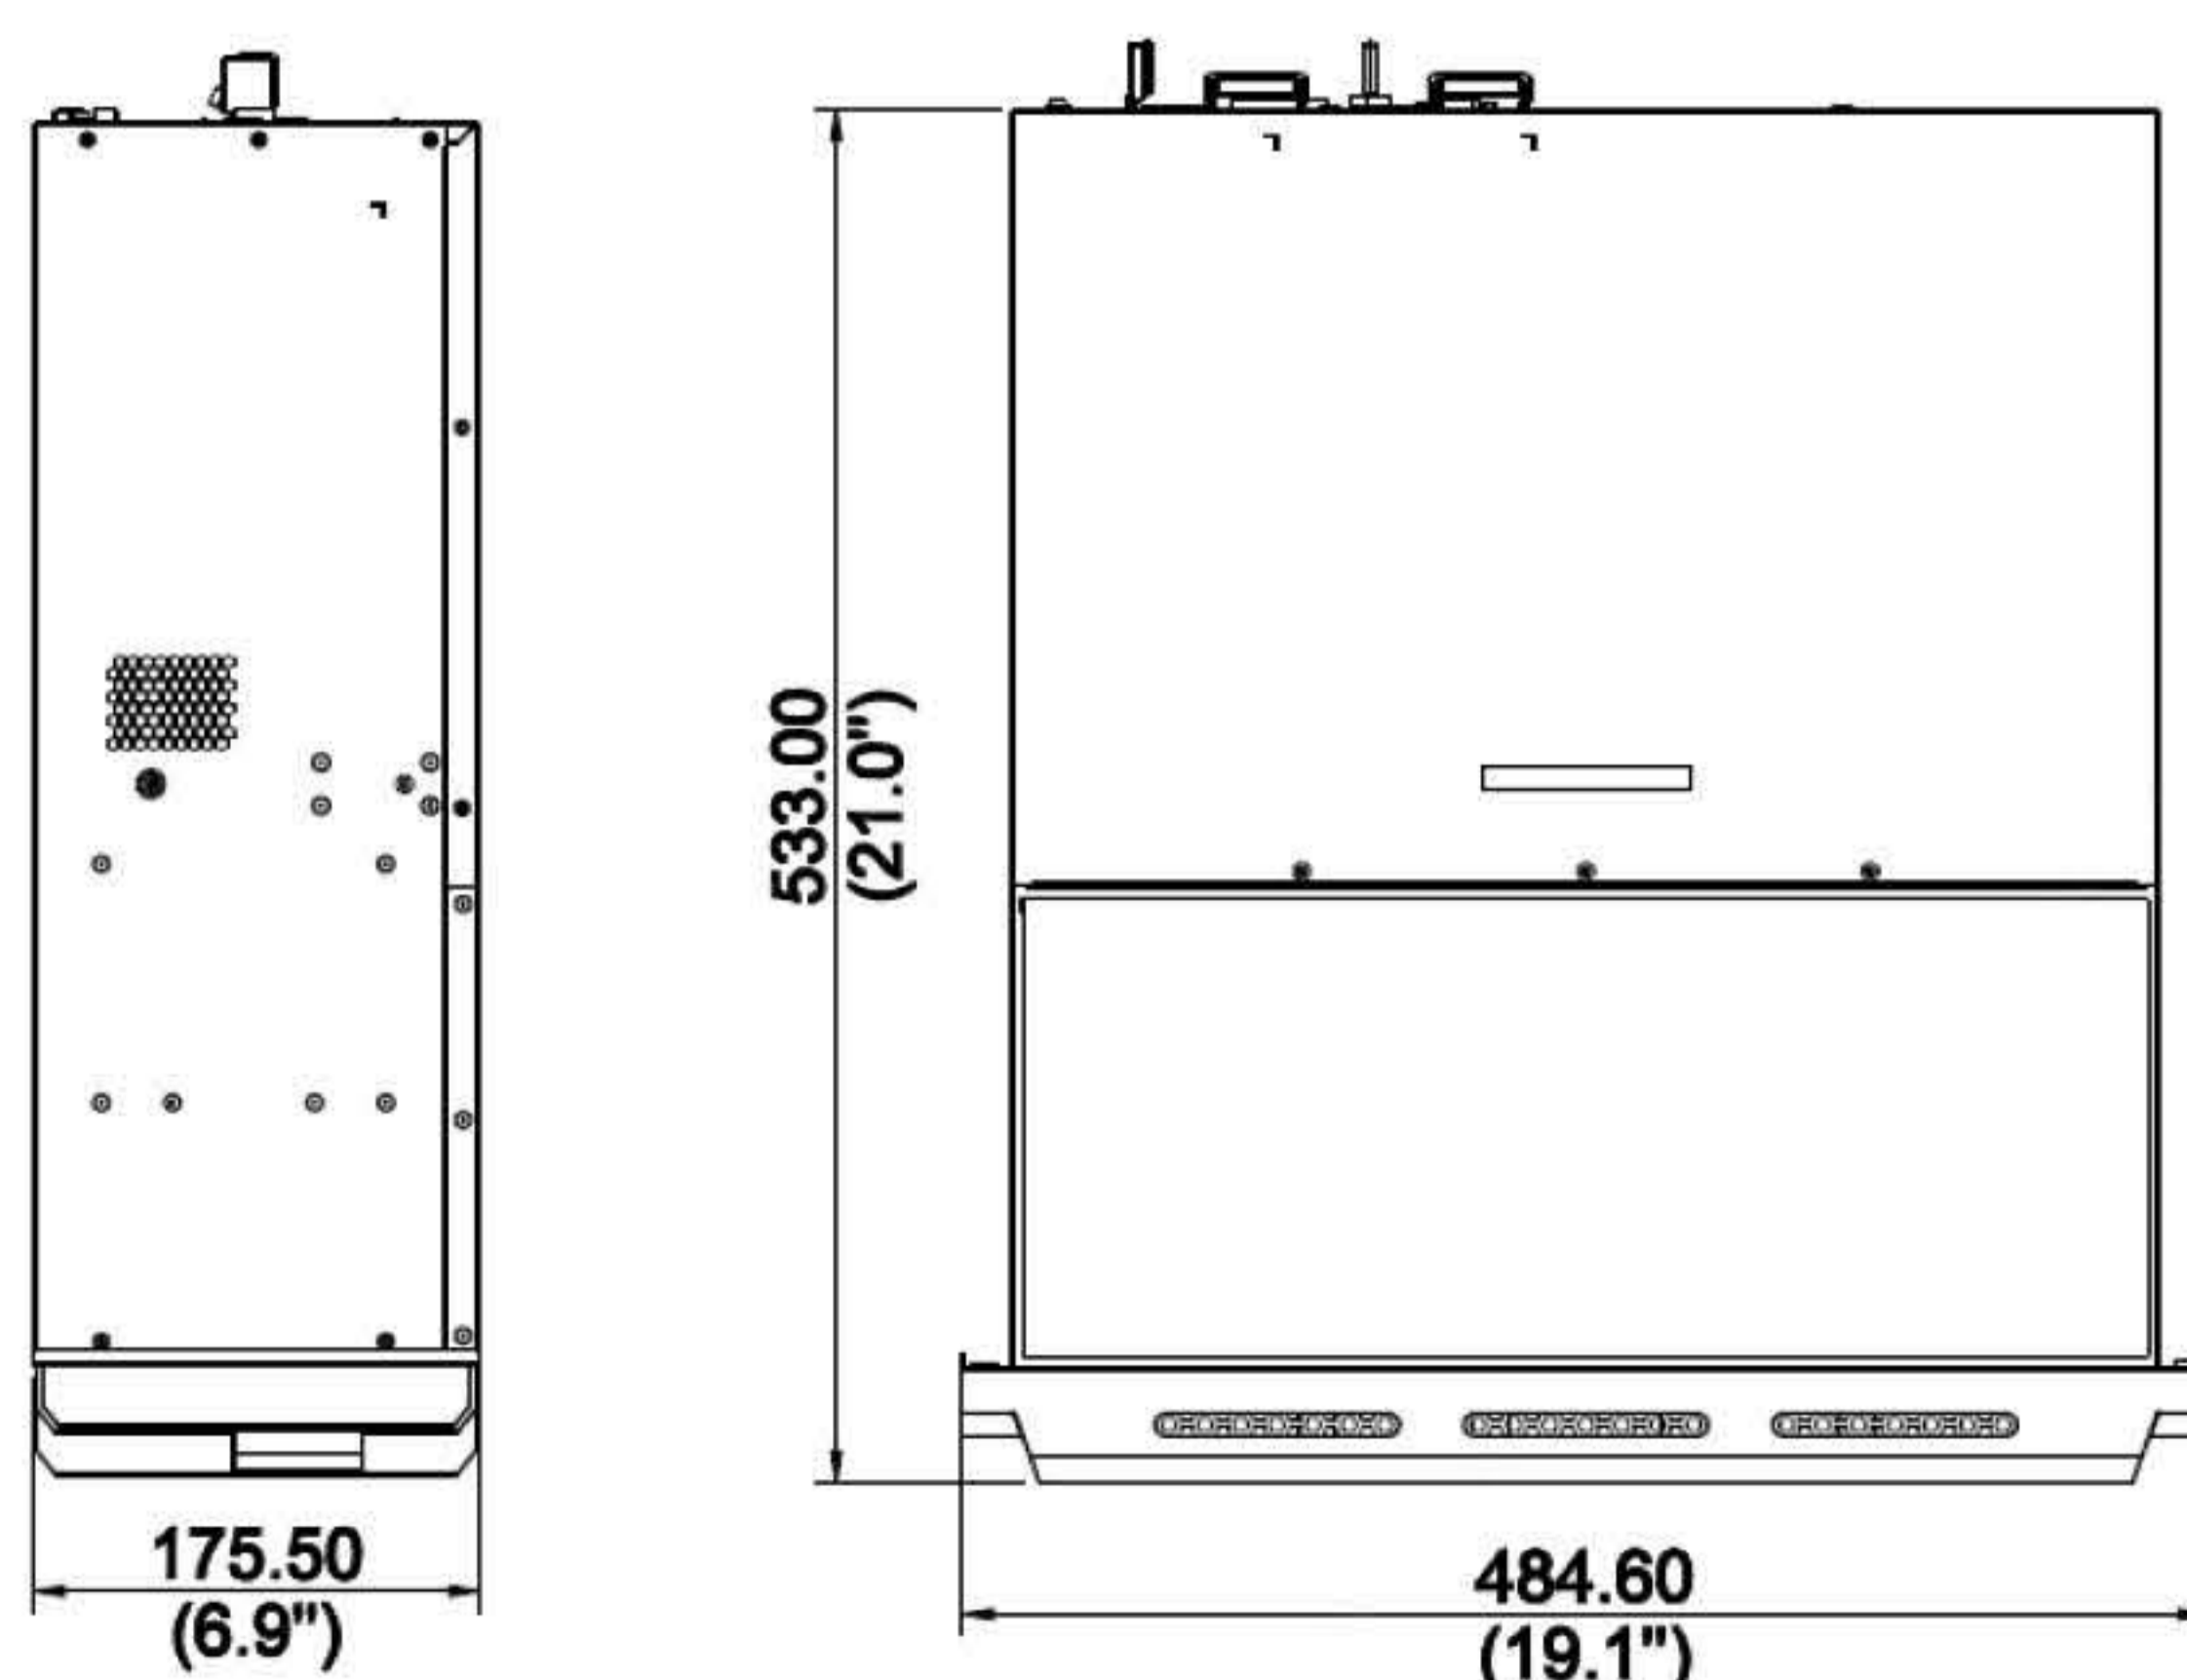

Specifications

IP Video Input	256-ch	SATA	24 SATA interfaces
Two-way Audio Input	1-ch, RCA	Capacity	up to 10TB for each HDD
Incoming Bandwidth	768Mbps	Extension board	4
Outgoing Bandwidth	768Mbps	miniSAS *	2 miniSAS ports
Remote Users	256	eSATA	1
Protocols	P2P, UPnP, NTP, DHCP, PPPoE	Array Type	RAID 0/1/5/6/10/50/60
HDMI/VGA Output	VGA: 1920x1080p/60Hz, 1920x1080p/50Hz, 1600x1200/60Hz, 1280x1024/60Hz, 1280x720/60Hz, 1024x768/60Hz HDMI1/HDMI2: 4K (3840x2160)/30Hz, 1920x1080p/60Hz, 1920x1080p/50Hz, 1600x1200/60Hz, 1280x1024/60Hz, 1280x720/60Hz, 1024x768/60Hz	VCA Detection	Face detection, Intrusion detection, Cross Line detection, Audio detection, Human Body detection, People counting, vehicle recognition, object left behind, object removed, SIP
Recording Resolution	12MP/8MP/6MP/5MP/4MP/3MP/1080p/960p/720p/D1/2CIF/CIF	VCA Search	Face Search, Behavior Search
Audio Output	1-ch, RCA	Network Interface	4 RJ-45 10M/100M/1000M adaptive Ethernet Interface
Synchronous Playback	16-ch	Serial Interface	1 x RS232, 1 x RS485
Corridor Mode Screen	3/4/5/7/9/10/12/16/32	USB Interface	Front panel: 2 x USB2.0, Rear panel: 2 x USB3.0
Decoding format	Ultra 265, H.265, H.264	Alarm In	24-ch
Liveview display	12MP/8MP/6MP/5MP/4MP/3MP/1080p/960p/720p/D1/2CIF/CIF	Alarm Out	8-ch
Capability	5 x 4K@30, 20 x 1080P@30, 24 x 1080P@25, 40 x 960P@25, 45 x 720P@30, 54 x 720P@25, 96 x D1	Power Output	12V
		Power Supply	100 - 240V AC Power Consumption: ≤ 70 W (without HDD)
		Working Environment	-10°C ~ +50°C (+14°F ~ +122°F), Humidity ≤ 90% RH (non-condensing)
		Dimensions	533mm × 484.6mm × 175.5mm (21.0" × 19.1" × 6.9")
		Weight (without HDD)	≤ 12.5 Kg (27.56 lb)

Dimensions

Rear Panel