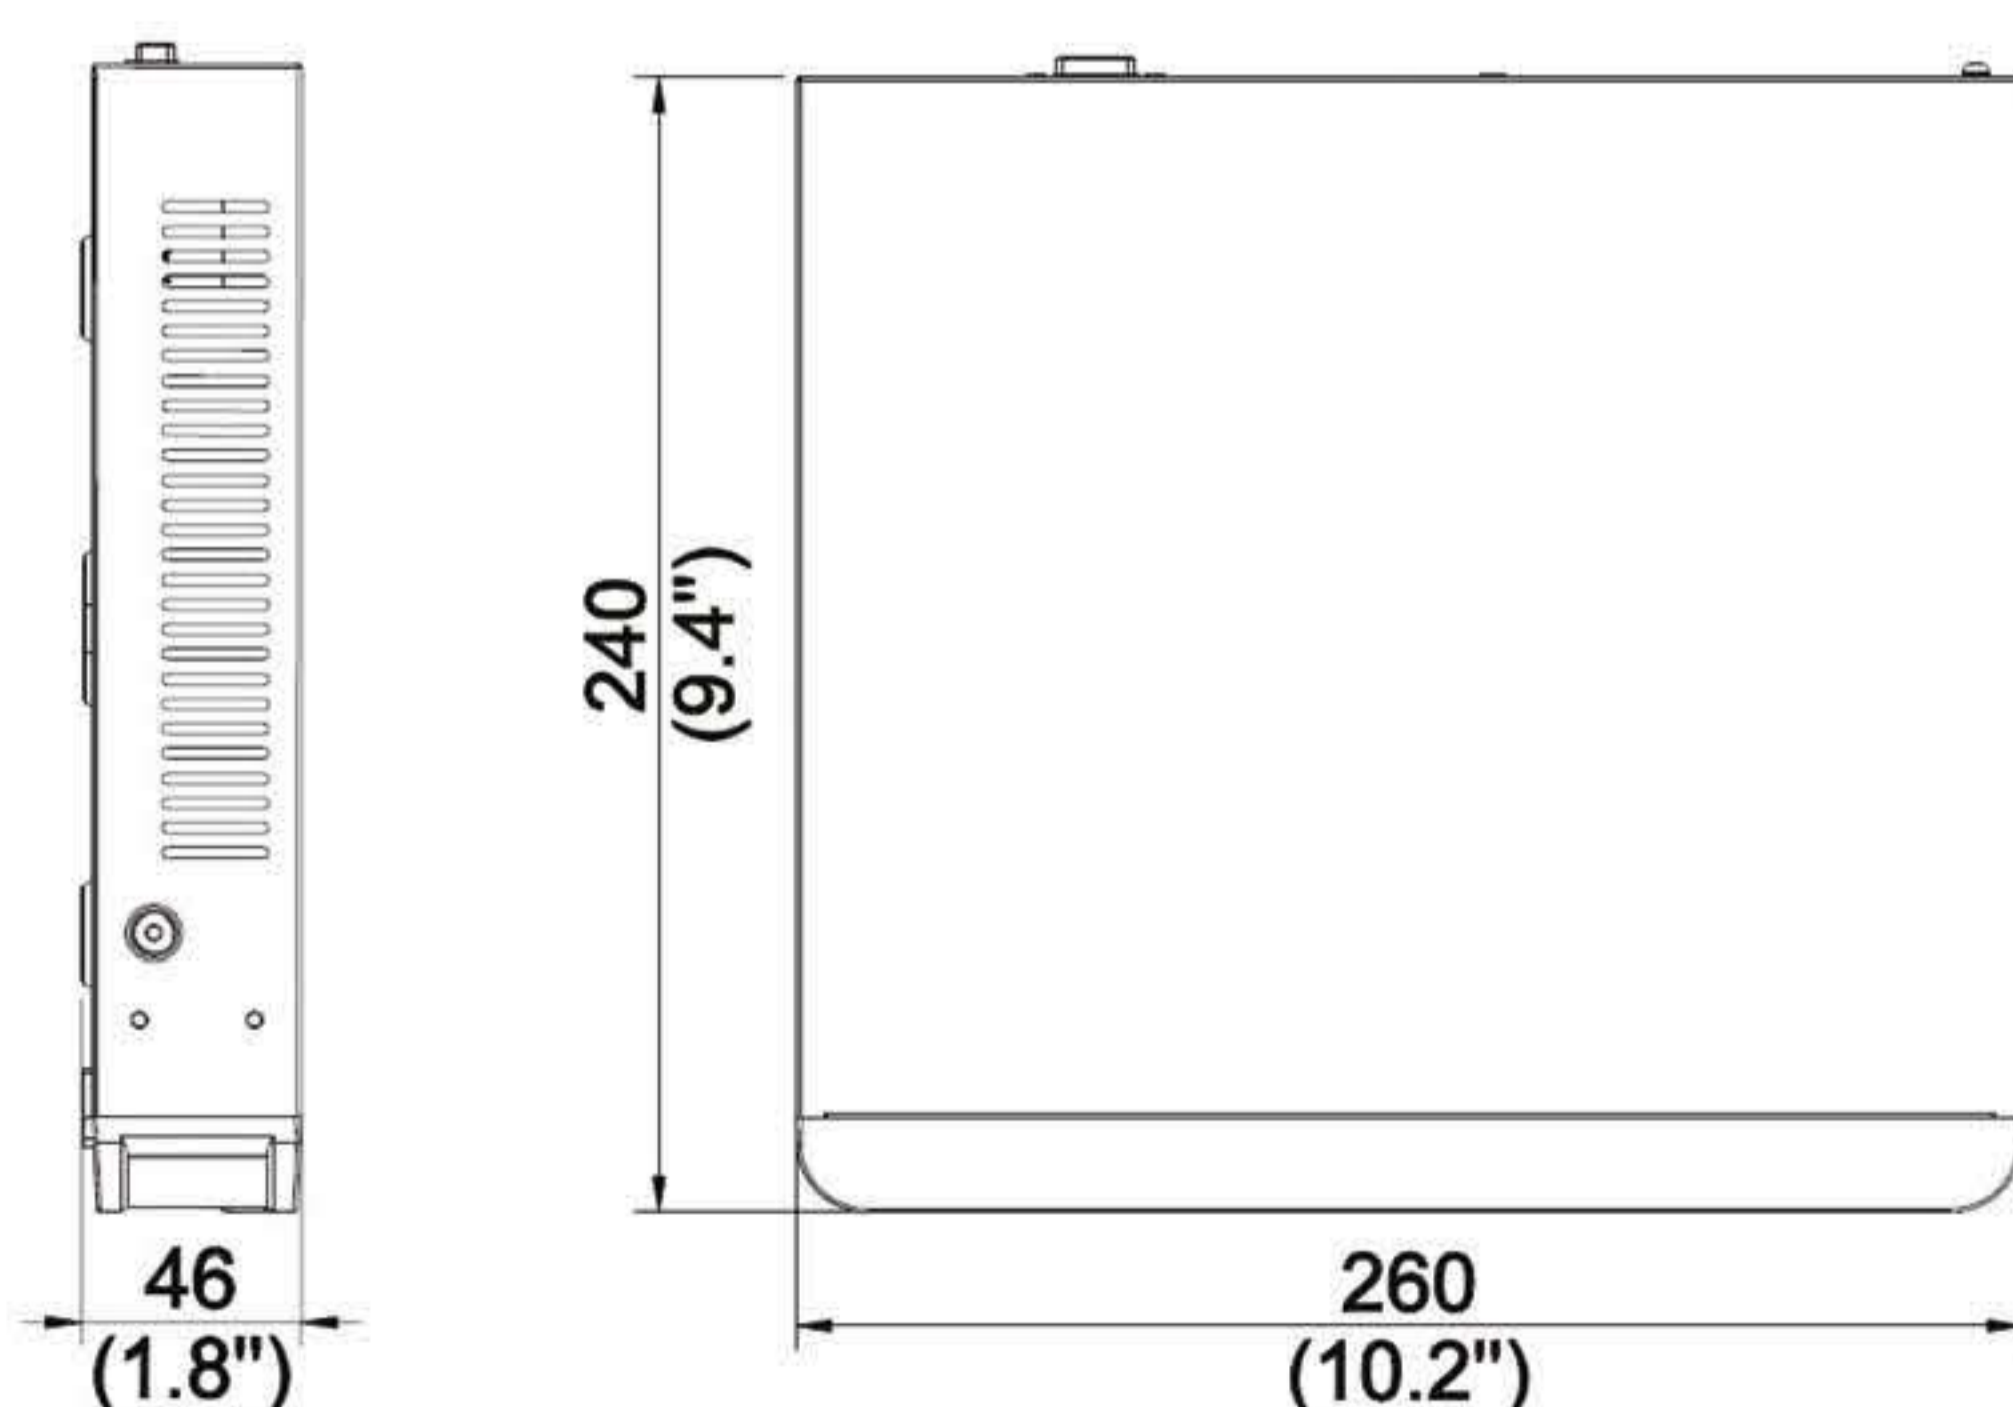

Specifications

IP Video Input	4-ch	Decoding format	Ultra 265/H.265/H.264
Incoming Bandwidth	64Mbps	Live view/Playback	4K/5MP/4MP/3MP/1080p/960p/720p/D1/2CIF/CIF
Outgoing Bandwidth	48Mbps	Capability	1 x 4K@30, 4 x 5MP@25, 4 x 4MP@25, 4 x 3MP@25, 4 x 1080p@30
Remote Users	128	SATA	1 SATA interface
Protocols	TCP/IP, P2P, UPnP, NTP, DHCP, PPPoE, HTTP, HTTPS, DNS, DDNS, SMTP, RTSP	Capacity	up to 6TB for each disk
HDMI/VGA Output	HDMI: 3840x2160/30Hz, 1920x1080/60Hz, 1920x1080/50Hz, 1600x1200/60Hz, 1280x1024/60Hz, 1280x720/60Hz, 1024x768/60Hz	VCA Detection	Face detection, Intrusion detection, Cross Line detection, Audio detection, Human Body detection, SIP
	VGA: 1920x1080/60Hz, 1920x1080/50Hz, 1600x1200/60Hz, 1280x1024/60Hz, 1280x720/60Hz, 1024x768/60Hz	VCA Search	Face Search, Behavior Search
Recording Resolution	4K/5MP/4MP/3MP/1080p/960p/720p/D1/2CIF/CIF	Network Interface	1 RJ45 10M/100M self-adaptive Ethernet Interface
Audio Output	1-ch, 3.5mm	USB Interface	Rear panel: 2 x USB2.0
Audio Compression	G.711A, G.711U	RS232	NA
Synchronous Playback	4-ch	RS485	NA
Liveview display	1/4	Alarm In	NA
Corridor Mode Screen	3/4	Alarm Out	NA
FTP/Schedule/Event Snapshot	1-ch snapshot, up to D1 resolution	Power Supply	12V DC Power Consumption: ≤5 W (without HDD)
		Working Environment	-10°C ~ +55°C (+14°F ~ +131°F), Humidity ≤ 90% RH (non-condensing)
		Dimensions (W×D×H)	260mm × 240mm × 46mm (10.2"×9.4"×1.8")
		Weight (without HDD)	≤0.98kg (2.16 lb)

Dimensions

Rear Panel