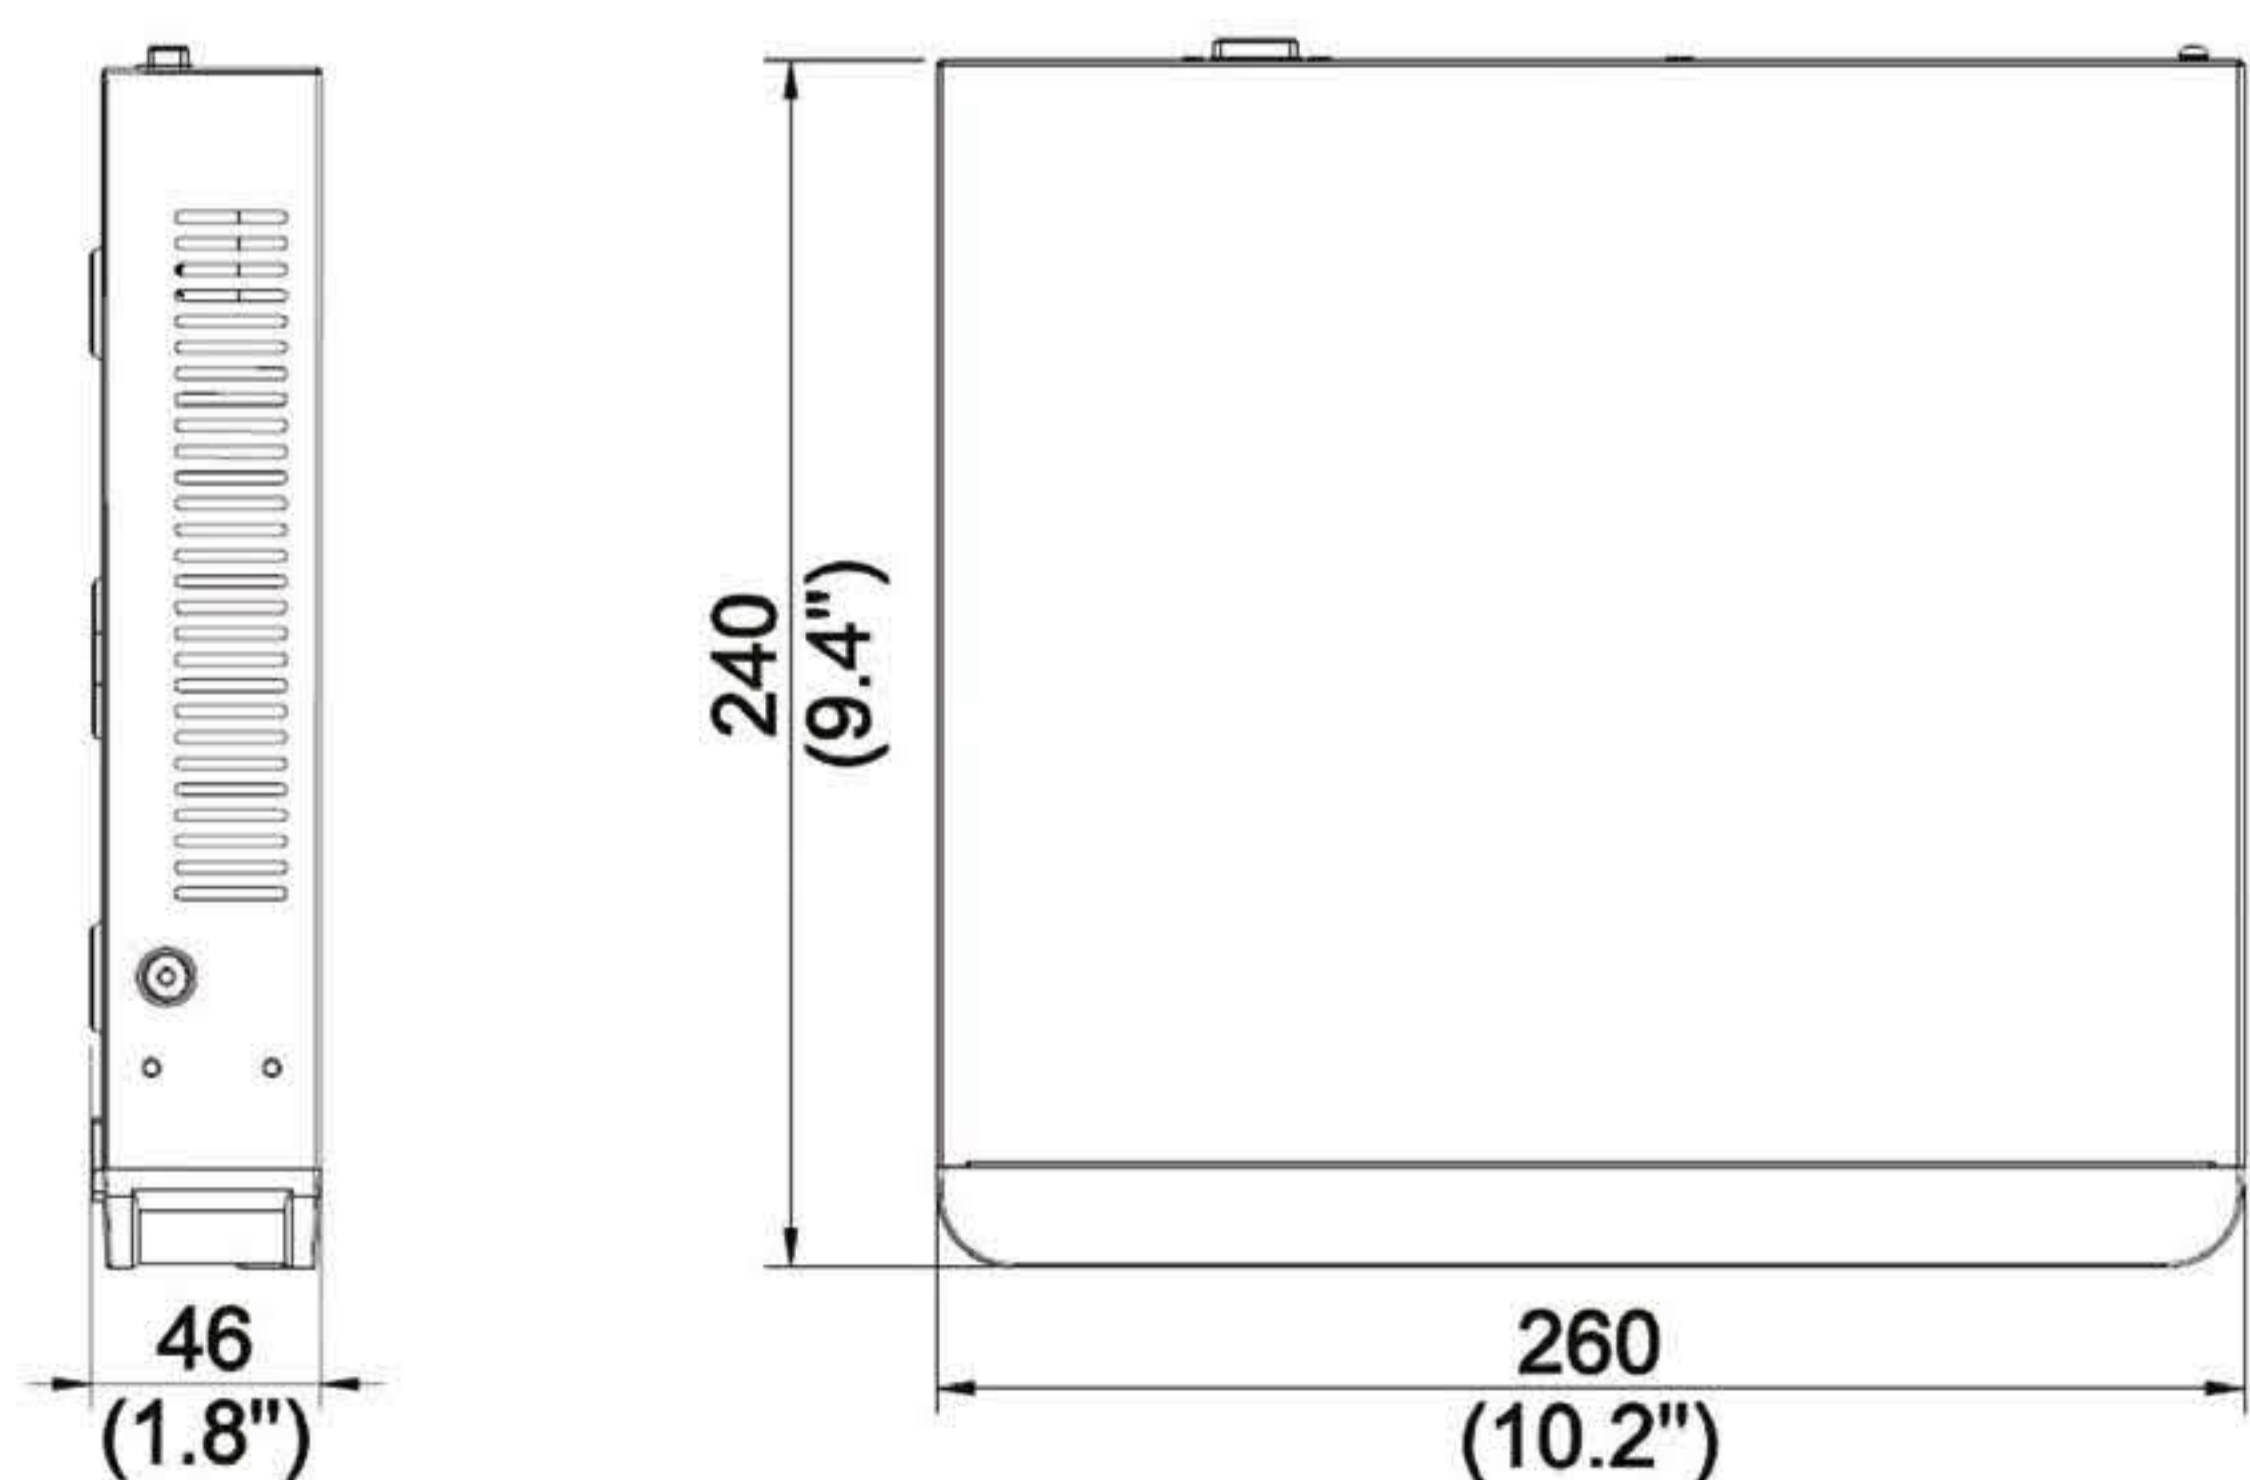

NVR-E08-1C

Network Video Recorder

قابلیت های کلیدی

- یک عدد HDMI 4K و VGA همزمان
- پشتیبانی از 1 عدد هارد تا ظرفیت 6 ترابایت
- قابلیت بروز رسانی آنلاین

- پشتیبانی از فرمت های تصویر Ultra265/H.265/H.264
- 8 کانال تصویر ورودی تا رزولوشن 4K
- پشتیبانی از دوربین های با پروتکل ONVIF

Specifications

IP Video Input	8-ch
Incoming Bandwidth	64Mbps
Outgoing Bandwidth	48Mbps
Remote Users	128
Protocols	TCP/IP, P2P, UPnP, NTP, DHCP, PPPoE, HTTP, HTTPS, DNS, DDNS, SMTP, RTSP
HDMI/VGA Output	HDMI: 3840x2160/30Hz, 1920x1080/60Hz, 1920x1080/50Hz, 1600x1200/60Hz, 1280x1024/60Hz, 1280x720/60Hz, 1024x768/60Hz VGA: 1920x1080/60Hz, 1920x1080/50Hz, 1600x1200/60Hz, 1280x1024/60Hz, 1280x720/60Hz, 1024x768/60Hz
Recording Resolution	4K/5MP/4MP/3MP/1080p/960p/720p/D1/2CIF/CIF
Audio Output	1-ch, 3.5mm
Audio Compression	G.711A, G.711U
Synchronous Playback	8-ch
Liveview display	1/4/6/8/9
Corridor Mode Screen	3/4/5/7/9
FTP/Schedule/Event Snapshot	1-ch snapshot, up to D1 resolution

Decoding format	Ultra 265/H.265/H.264
Live view/Playback	4K/5MP/4MP/3MP/1080p/960p/720p/D1/2CIF/CIF
Capability	1 x 4K@30, 4 x 5MP@25, 4 x 4MP@25, 4 x 3MP@25, 4 x 1080p@30, 8 x 720p@30
SATA	1 SATA interface
Capacity	up to 6TB for each disk
VCA Detection	Face detection, Intrusion detection, Cross Line detection, Audio detection, Human Body detection
VCA Search	Face Search, Behavior Search
Network Interface	1 RJ45 10M/100M self-adaptive Ethernet Interface
USB Interface	Rear panel: 2 x USB2.0
RS232	NA
RS485	NA
Alarm In	NA
Alarm Out	NA
Power Supply	12V DC Power Consumption: ≤5 W (without HDD)
Working Environment	-10°C ~ +55°C (+14°F ~ +131°F), Humidity ≤ 90% RH (non-condensing)
Dimensions (W×D×H)	260mm × 240mm × 46mm (10.2"×9.4"×1.8")
Weight (without HDD)	≤0.98kg (2.16 lb)

Dimensions

Rear Panel