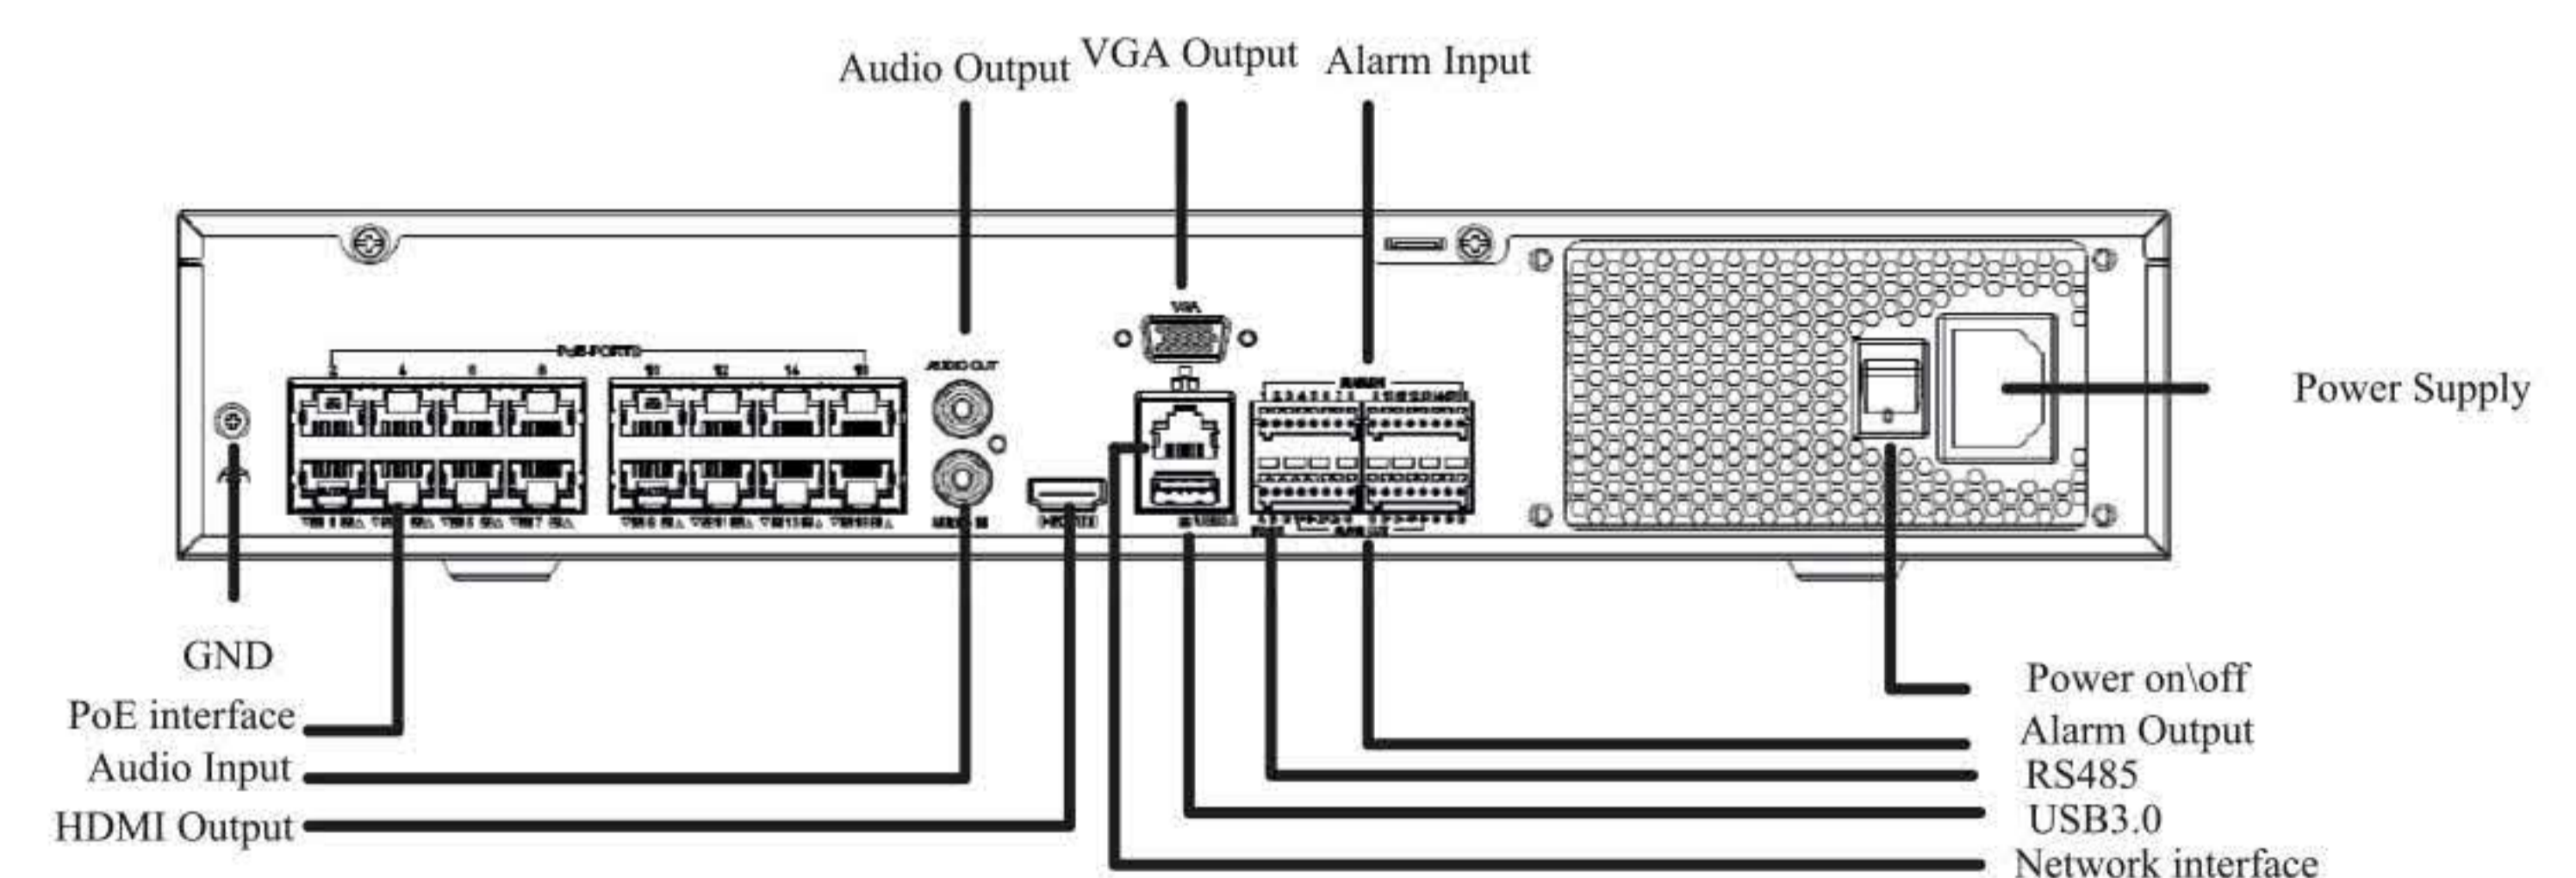

NVR-E16-4/16D

Network Video Recorder

قابلیت های کلیدی

- یک عدد 4K HDMI و یک عدد VGA
- پشتیبانی از 4 عدد هارد تا ظرفیت 10 ترابایت برای هر کدام
- قابلیت برگرداندن تصاویر بعد از قطع شبکه
- قابلیت بروزرسانی آنلاین

- پشتیبانی از فرمت های تصویر Ultra265, H.265, H.264
- 16 کانال تصویر ورودی تا رزولوشن 8 مگاپیکسل
- دارای 16 پورت PoE با توان کلی 240 وات
- پشتیبانی از دوربین های با پروتکل ONVIF

Specifications

IP Video Input	16-ch
Two-way Audio Input	1-ch, RCA
Incoming bandwidth	160Mbps
Outgoing bandwidth	64Mbps
Remote Users	128
Protocols	P2P, UPnP, NTP, DHCP, PPPoE
HDMI/VGA Output	HDMI: 4K (3840x2160@30), 1920X1080@60, 1920X1080@50, 1600X1200@60, 1280X1024@60, 1280X720@60, 1024X768@60 VGA: 1920X1080@60, 1920X1080@50, 1280X1024@60, 1280X720@60, 1024X768@60
Recording Resolution	8MP/6MP/5MP/4MP/3MP/1080p/960p/720p/D1/2CIF/CIF
Audio Output	1-ch, RCA
Synchronous Playback	16-ch
Corridor Mode Screen	3/4/5/7/9/10/12/16
Decoding Format	Ultra265/H.265/H.264
Live View/Playback	8MP/6MP/5MP/4MP/3MP/1080p/960p/720p/D1/2CIF/CIF
Capability	2 x 4K@30, 4x 4MP@30, 5 x 3MP@30, 8 x 1080P @30, 16 x 720P@30
VCA Detection	Face detection, Intrusion detection, Cross Line detection, Audio detection, Human Body detection, People Counting, People flow Counting, Crowd density monitoring, Scene Change detection, Defocus detection, Auto Tracking, Object Left Behind, Object Removed, SIP by IPC