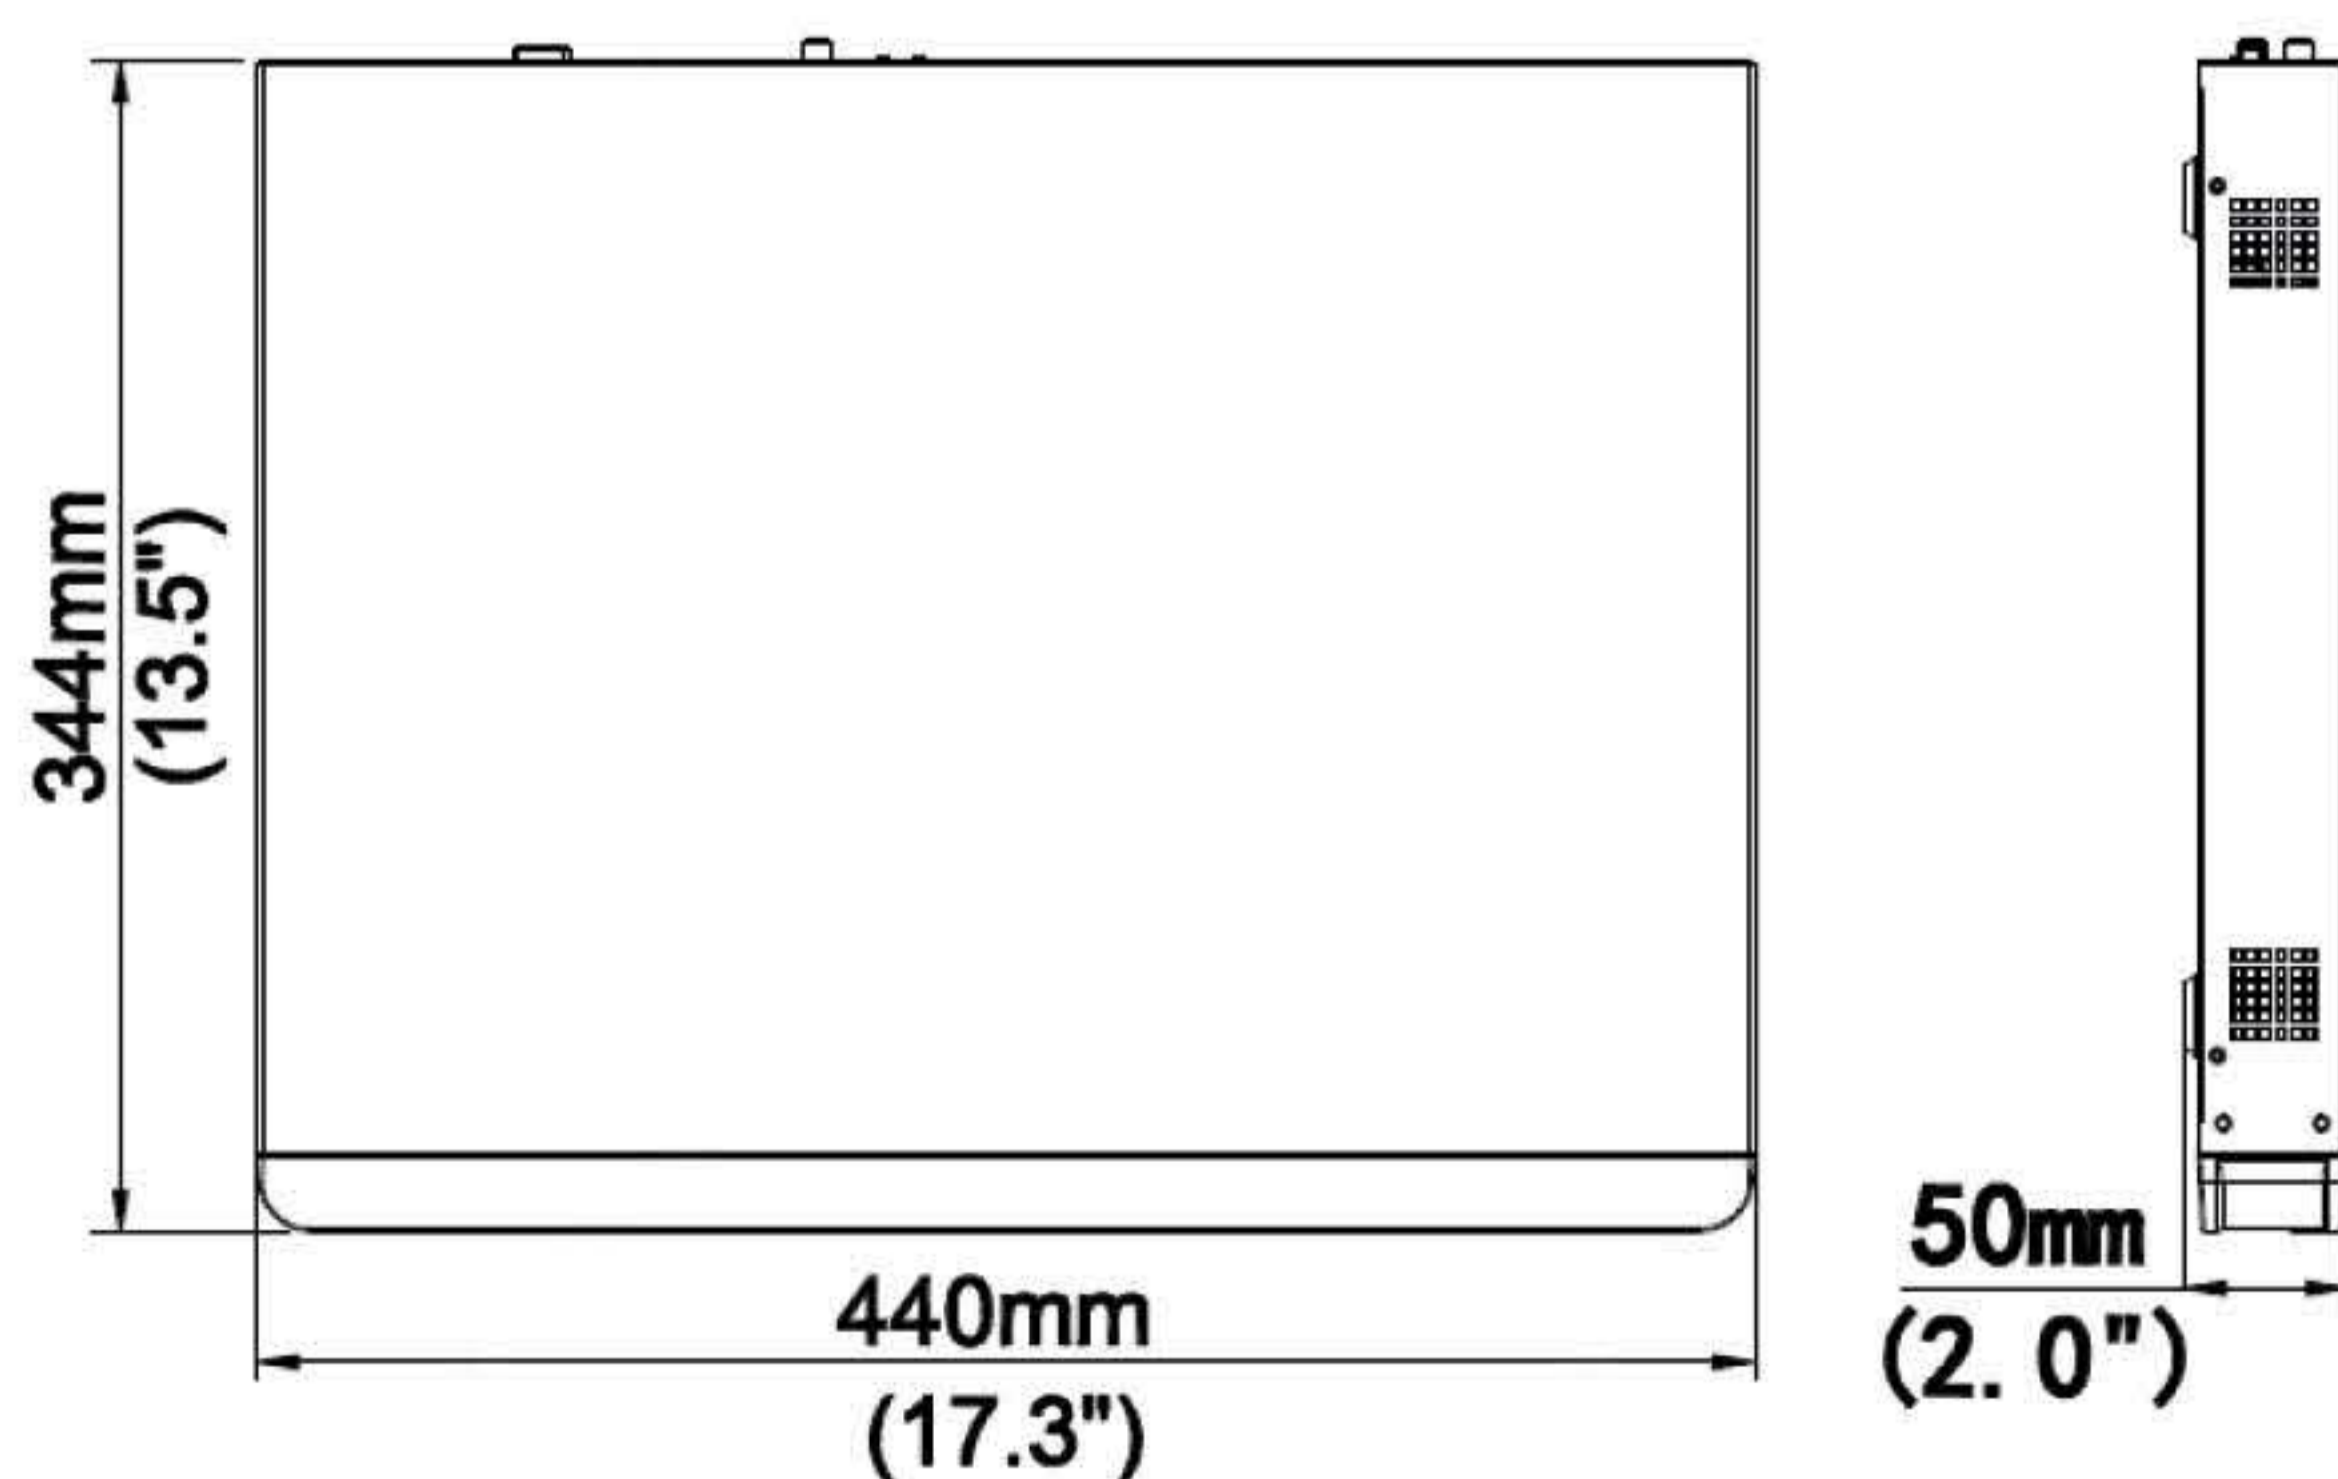

Dimensions