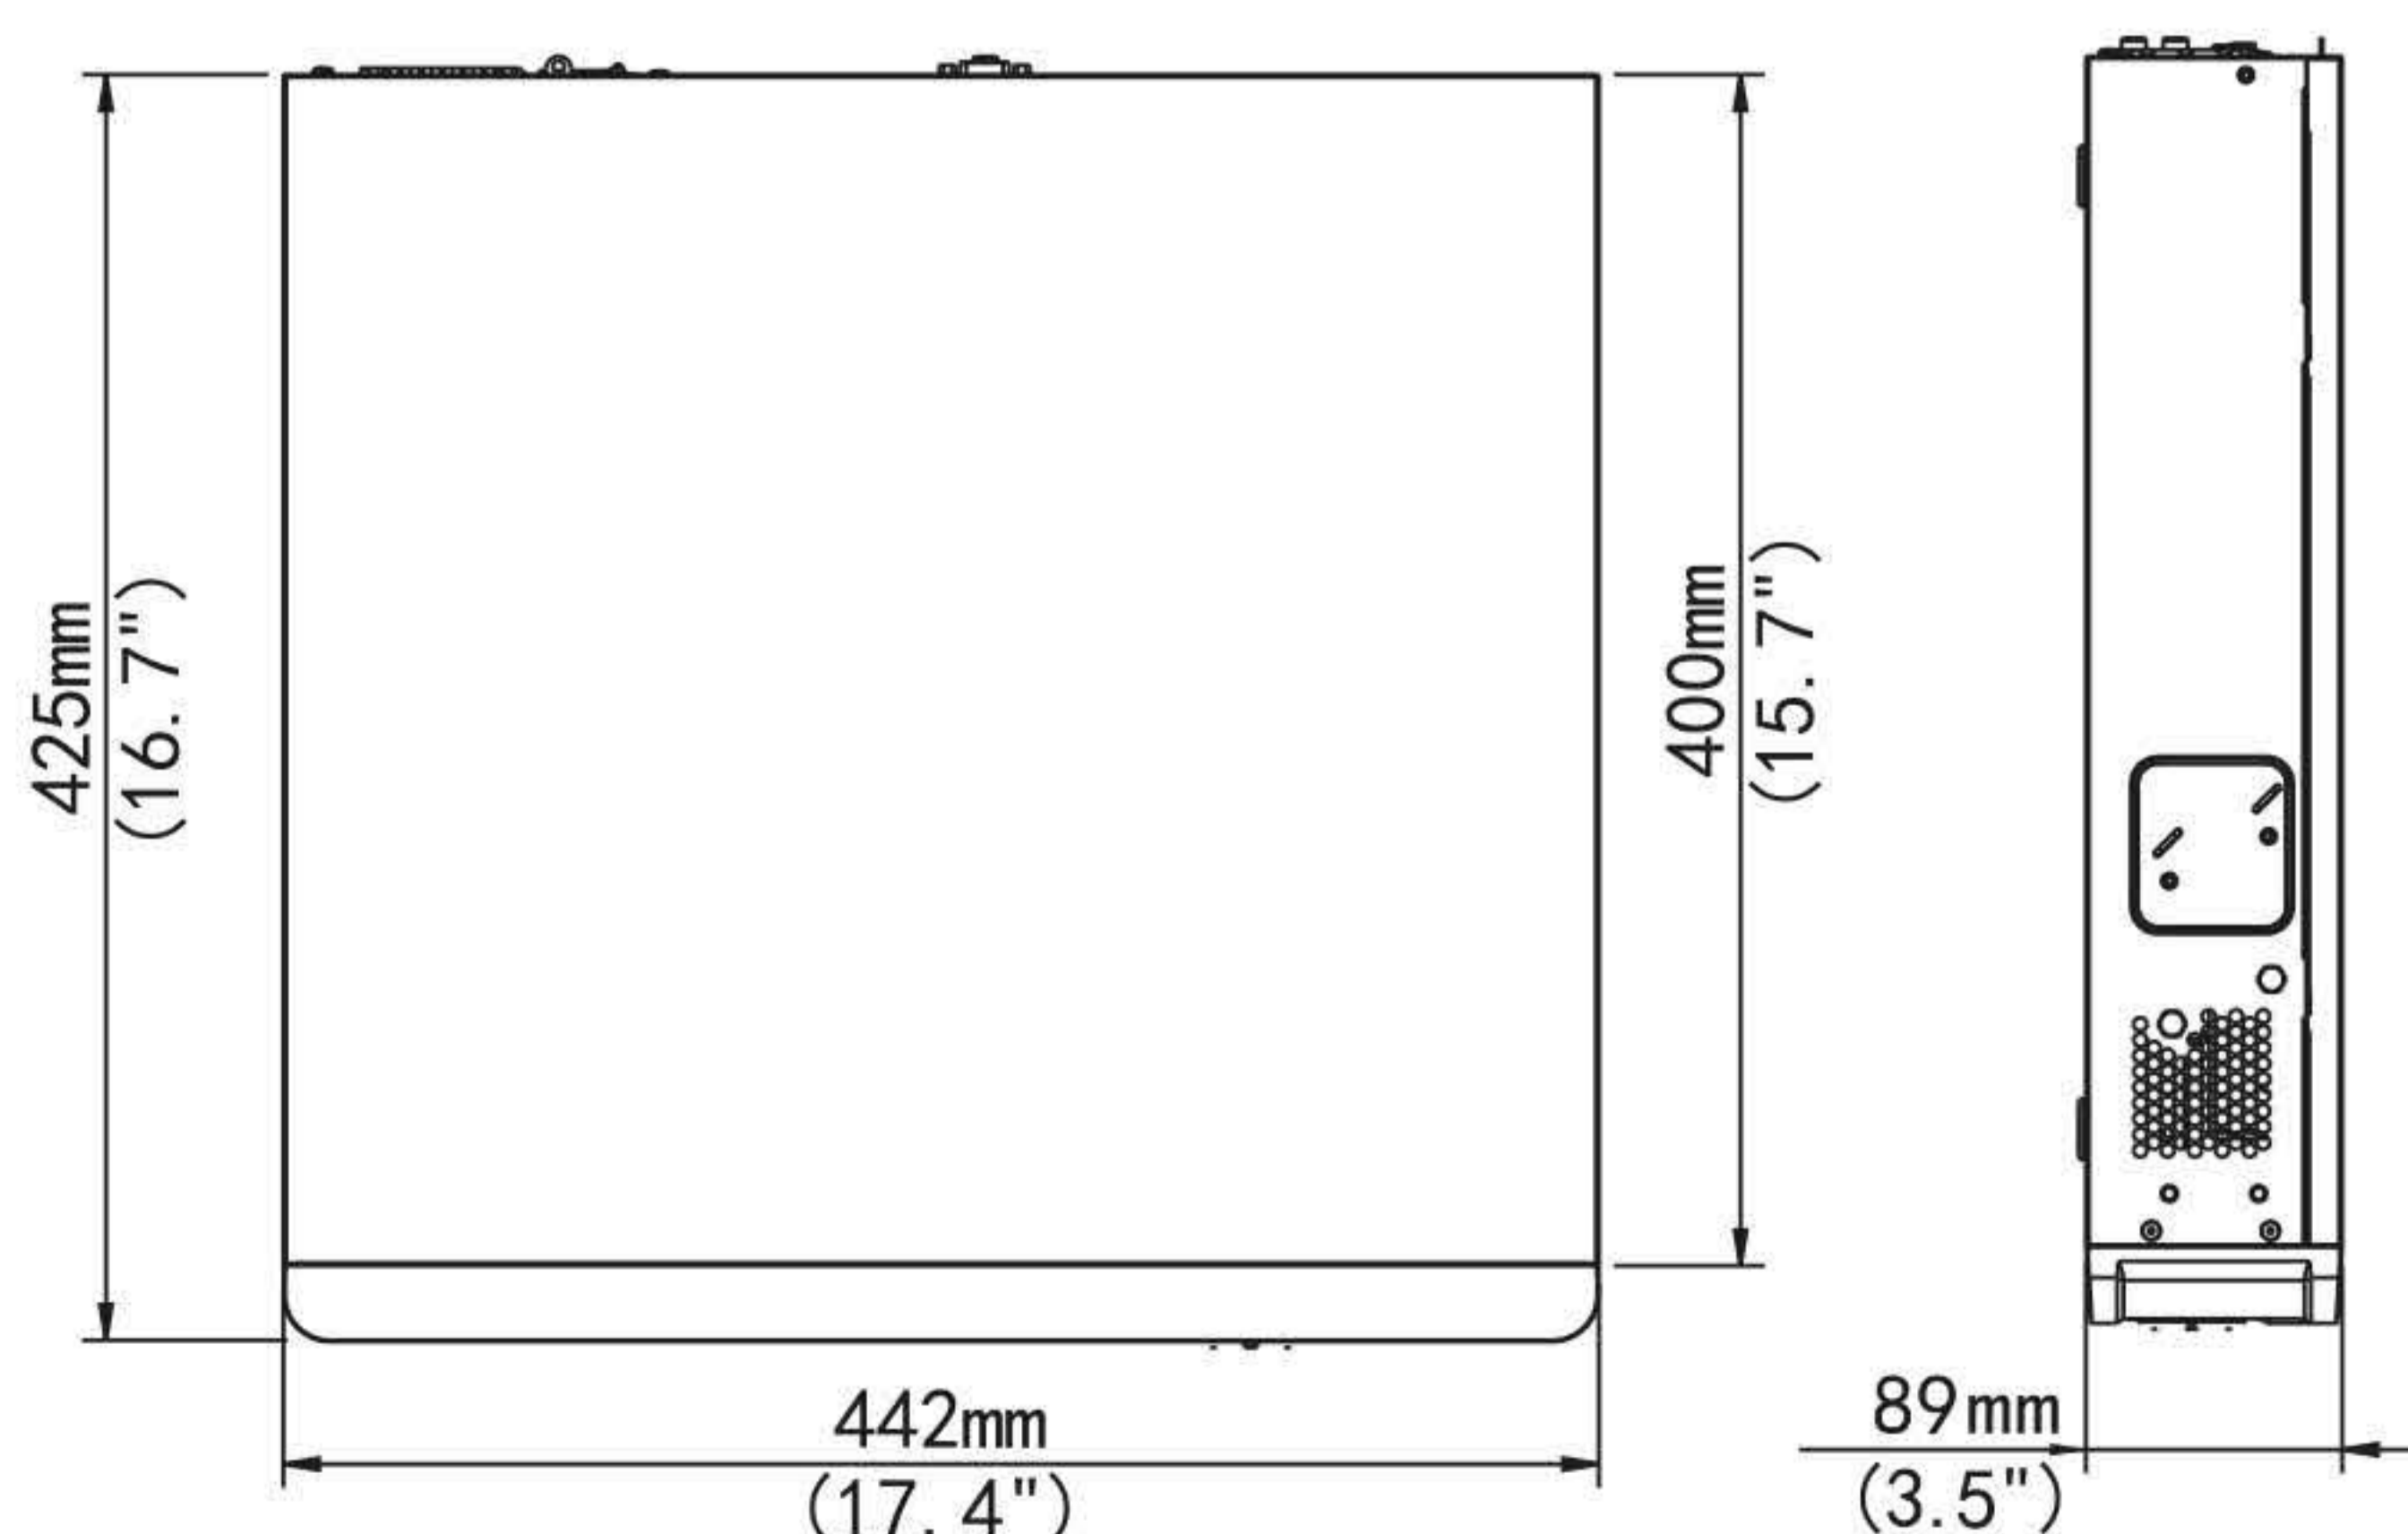

Specifications

IP Video Input	32-ch
Two-way Audio Input	1-ch, RCA
Incoming Bandwidth	320Mbps
Outgoing Bandwidth	320Mbps
Remote Users	128
Protocols	P2P, UPnP, NTP, DHCP, PPPoE
HDMI/VGA Output	HDMI1/VGA: 1920x1080p/60Hz, 1920x1080p/50Hz, 1600x1200/60Hz, 1280x1024/60Hz, 1280x720/60Hz, 1024x768/60Hz HDMI2: 4K (3840x2160)/60Hz, 4K (3840x2160)/30Hz, 1920x1080p/60Hz, 1920x1080p/50Hz 1600x1200/60Hz,
Recording Resolution	12MP/8MP/6MP/5MP/4MP/3MP/1080p/960p/720p/D1/2CIF/CIF
Audio Output	1-ch, RCA
Synchronous Playback	16-ch
Corridor Mode Screen	3/4/5/7/9/10/12/16/32
Decoding format	Ultra 265, H.265, H.264
Live view/Playback]	12MP/8MP/6MP/5MP/4MP/3MP/1080p/960p/720p/D1/2CIF/CIF
Capability	3 x 12MP@25, 4 x 4K@30, 8 x 4MP@30, 16 x 1080p@30, 32 x 960p@25
SATA	4 SATA interfaces
Capacity	up to 10TB for each HDD

eSATA	1 eSATA interface
VCA Detection	Face detection, Intrusion detection, Cross line detection, Audio detection, Defocus detection, Scene change detection, Auto tracking
VCA Search	Face search, Behavior search
Statistical Analysis	People counting
Network Interface	1 RJ45 10M/100M/1000M self-adaptive Ethernet Interface
Serial Interface	1 x RS485
USB Interface	Front panel: 2 x USB2.0 Rear panel: 1 x USB3.0
Alarm In	16-ch
Alarm Out	4-ch
Power Output	12 VDC
Interface	16 independent 100 Mbps PoE network interfaces 1-ch, RCA
Max Power	Max 30W for single port Max 200W in total (12.5W for each)
Supported Standard	IEEE 802.3at
Power Supply	100-240 VAC Power Consumption: ≤ 20 W (without HDD)
Working Environment	-10°C~+ 55°C (+14°F~+131°F), Humidity ≤ 90% RH (non-condensing)
Dimensions (W×D×H)	442 mm× 425mm×89mm (17.4" × 16.7"×3.5")
Weight (without HDD)	≤ 5.24 Kg(11.55lb)

Dimensions

Rear Panel