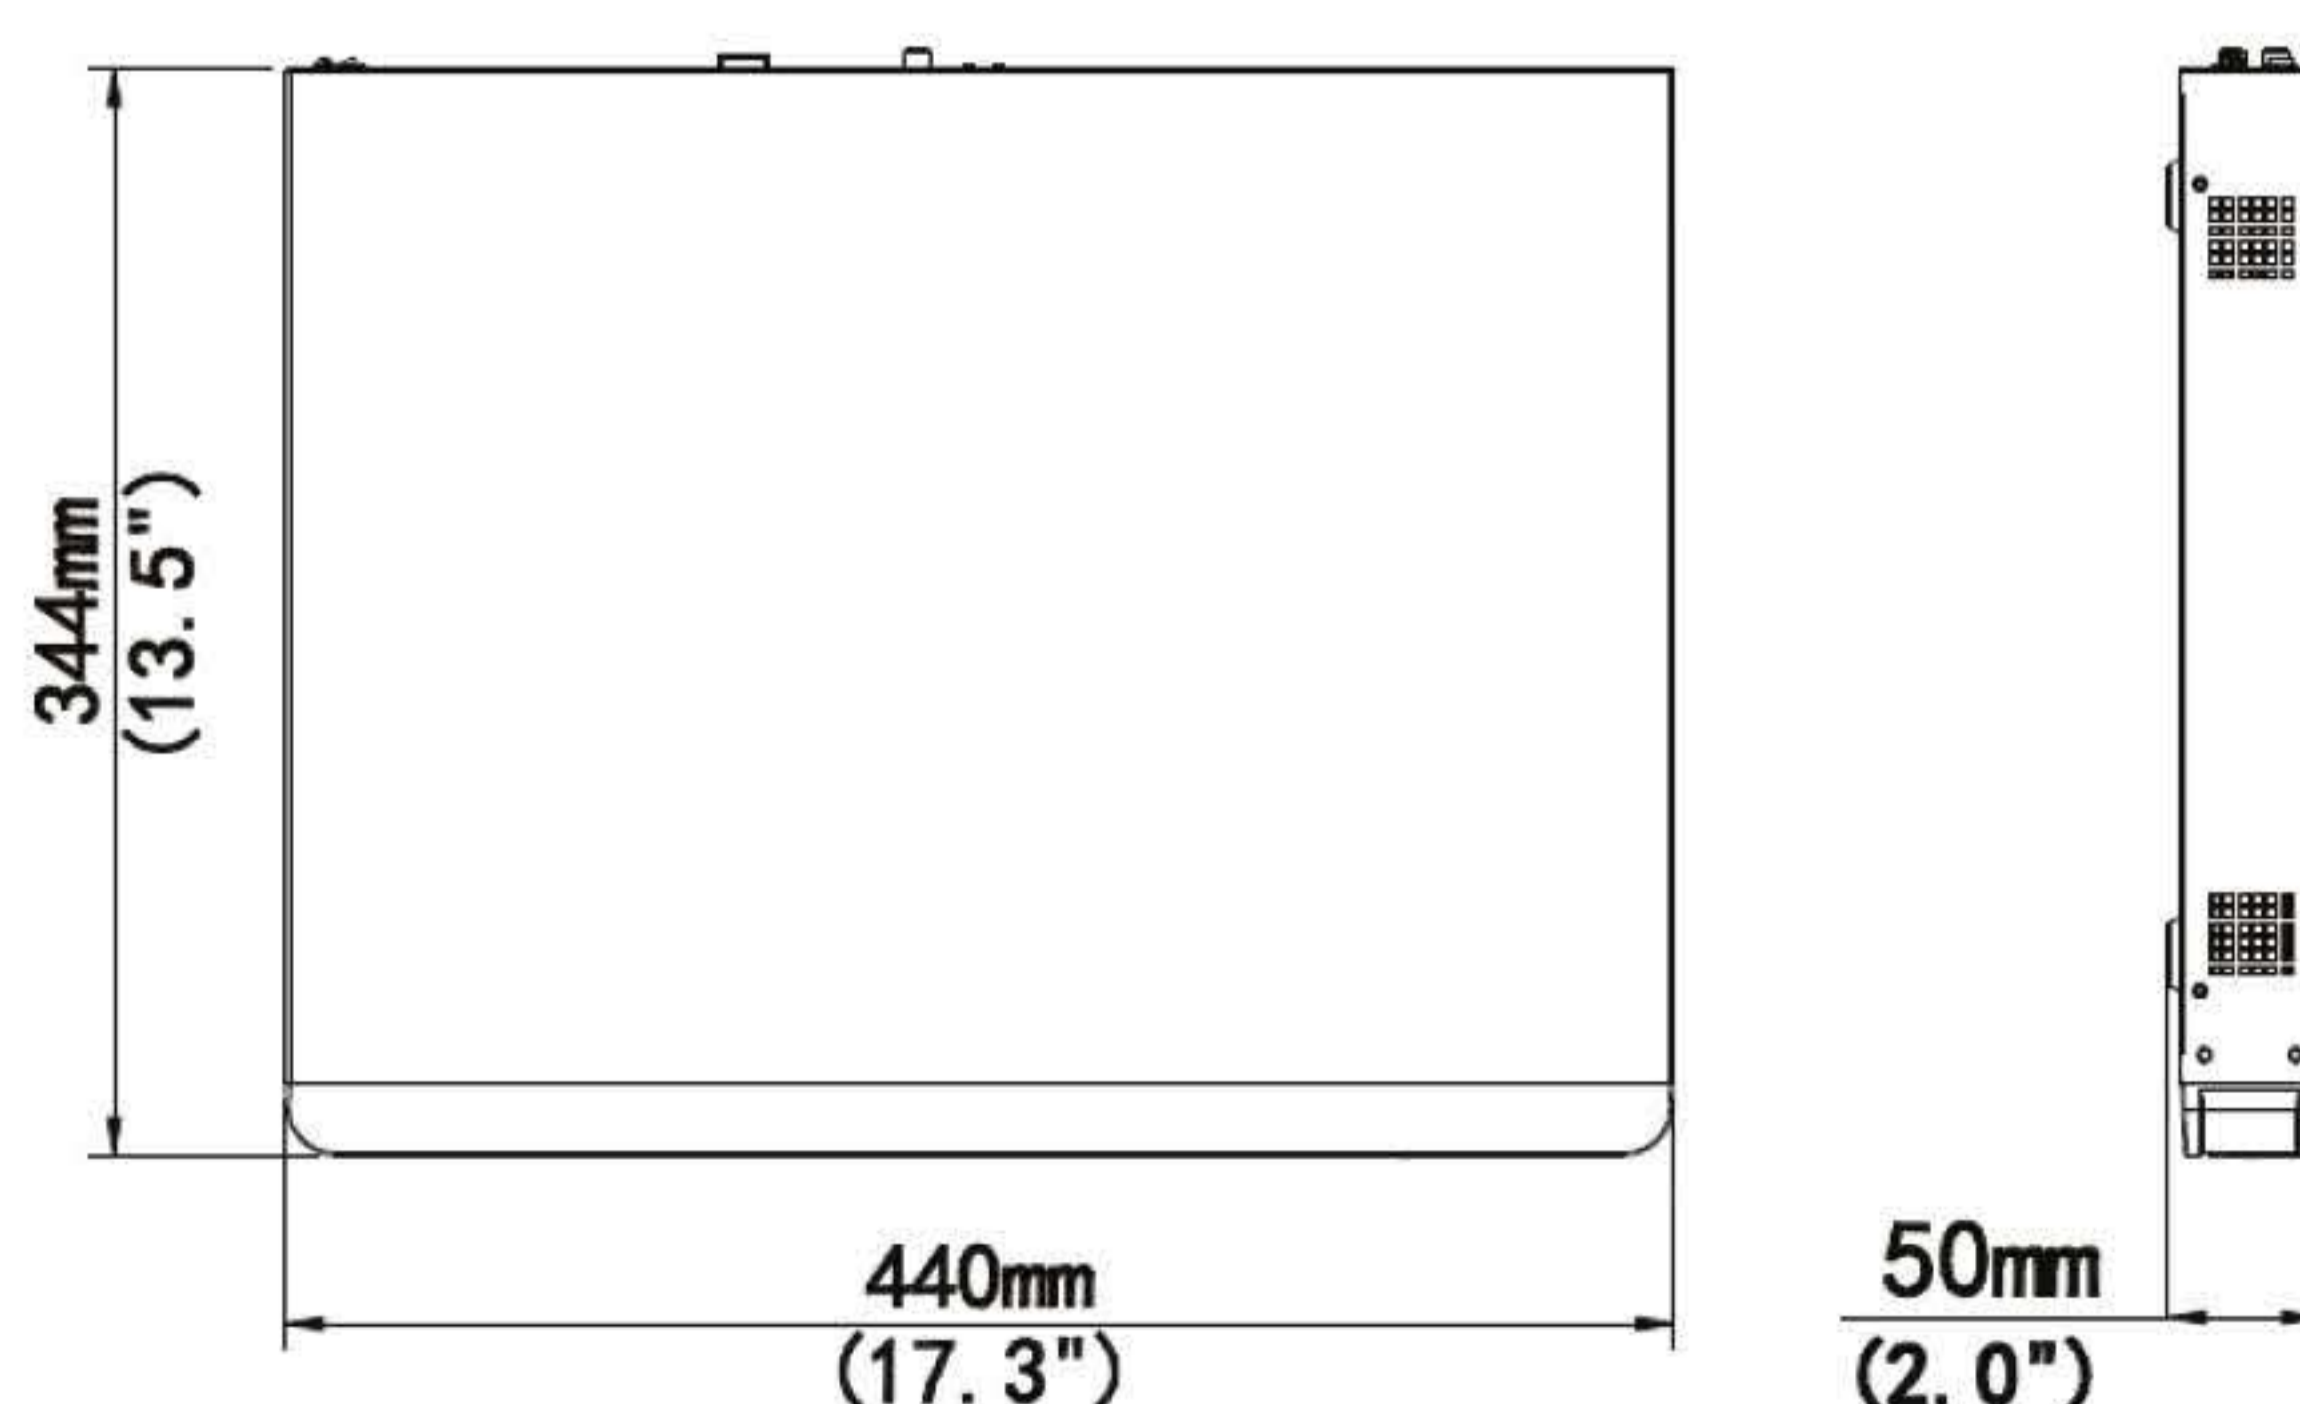

Specifications

IP Video Input	32-ch
Two-way Audio Input	1-ch, RCA
Incoming Bandwidth	320Mbps
Outgoing Bandwidth	320Mbps
Remote Users	128
Protocols	P2P, UPnP, NTP, DHCP, PPPoE
HDMI/VGA Output	HDMI1/VGA: 1920x1080p/60Hz, 1920x1080p/50Hz, 1600x1200/60Hz, 1280x1024/60Hz, 1280x720/60Hz, 1024x768/60Hz HDMI2: 4K (3840x2160)/60Hz, 4K (3840x2160)/30Hz, 1920x1080p/60Hz, 1920x1080p/50Hz, 1600x1200/60Hz, 1280x1024/60Hz, 1280x720/60Hz, 1024x768/60Hz
Recording Resolution	12MP/8MP/6MP/5MP/4MP/3MP/1080p/960p/720p/D1/2CIF/CIF
Audio Output	1-ch, RCA
Synchronous Playback	16-ch
Corridor Mode Screen	3/4/5/7/9/10/12/16/32
Decoding format	Ultra 265, H.265, H.264
Live view/Playback	12MP/8MP/6MP/5MP/4MP/3MP/1080p/960p/720p/D1/2CIF/CIF
Capability	3 x 12MP@25, 4 x 4K@30, 8 x 4MP@30, 16 x 1080p@30, 32 x 960p@25

SATA	4 SATA interfaces
Capacity	up to 10TB for each HDD
eSATA	1 eSATA interface
VCA Detection	Face detection, Intrusion detection, Cross line detection, Audio detection, Defocus detection, Scene change detection, Auto tracking
VCA Search	Face search, Behavior search
Statistical Analysis	People counting
Network Interface	2 RJ45 10M/100M/1000M self-adaptive Ethernet Interfaces
Serial Interface	1 x RS485
USB Interface	Front panel: 1 x USB2.0 Rear panel: 1 x USB2.0, 1 x USB3.0
Alarm In	16-ch
Alarm Out	4-ch
Power Supply	12V DC Power Consumption: ≤ 12W (without HDD)
Working Environment	-10°C~+ 55°C (+14°F~+131°F), Humidity ≤ 90% RH (non-condensing)
Dimensions (W×D×H)	440mm × 344mm × 50mm (17.3" × 13.5" × 2.0")
Weight (without HDD)	≤ 3.14Kg (6.92lb)

Dimensions

Rear Panel