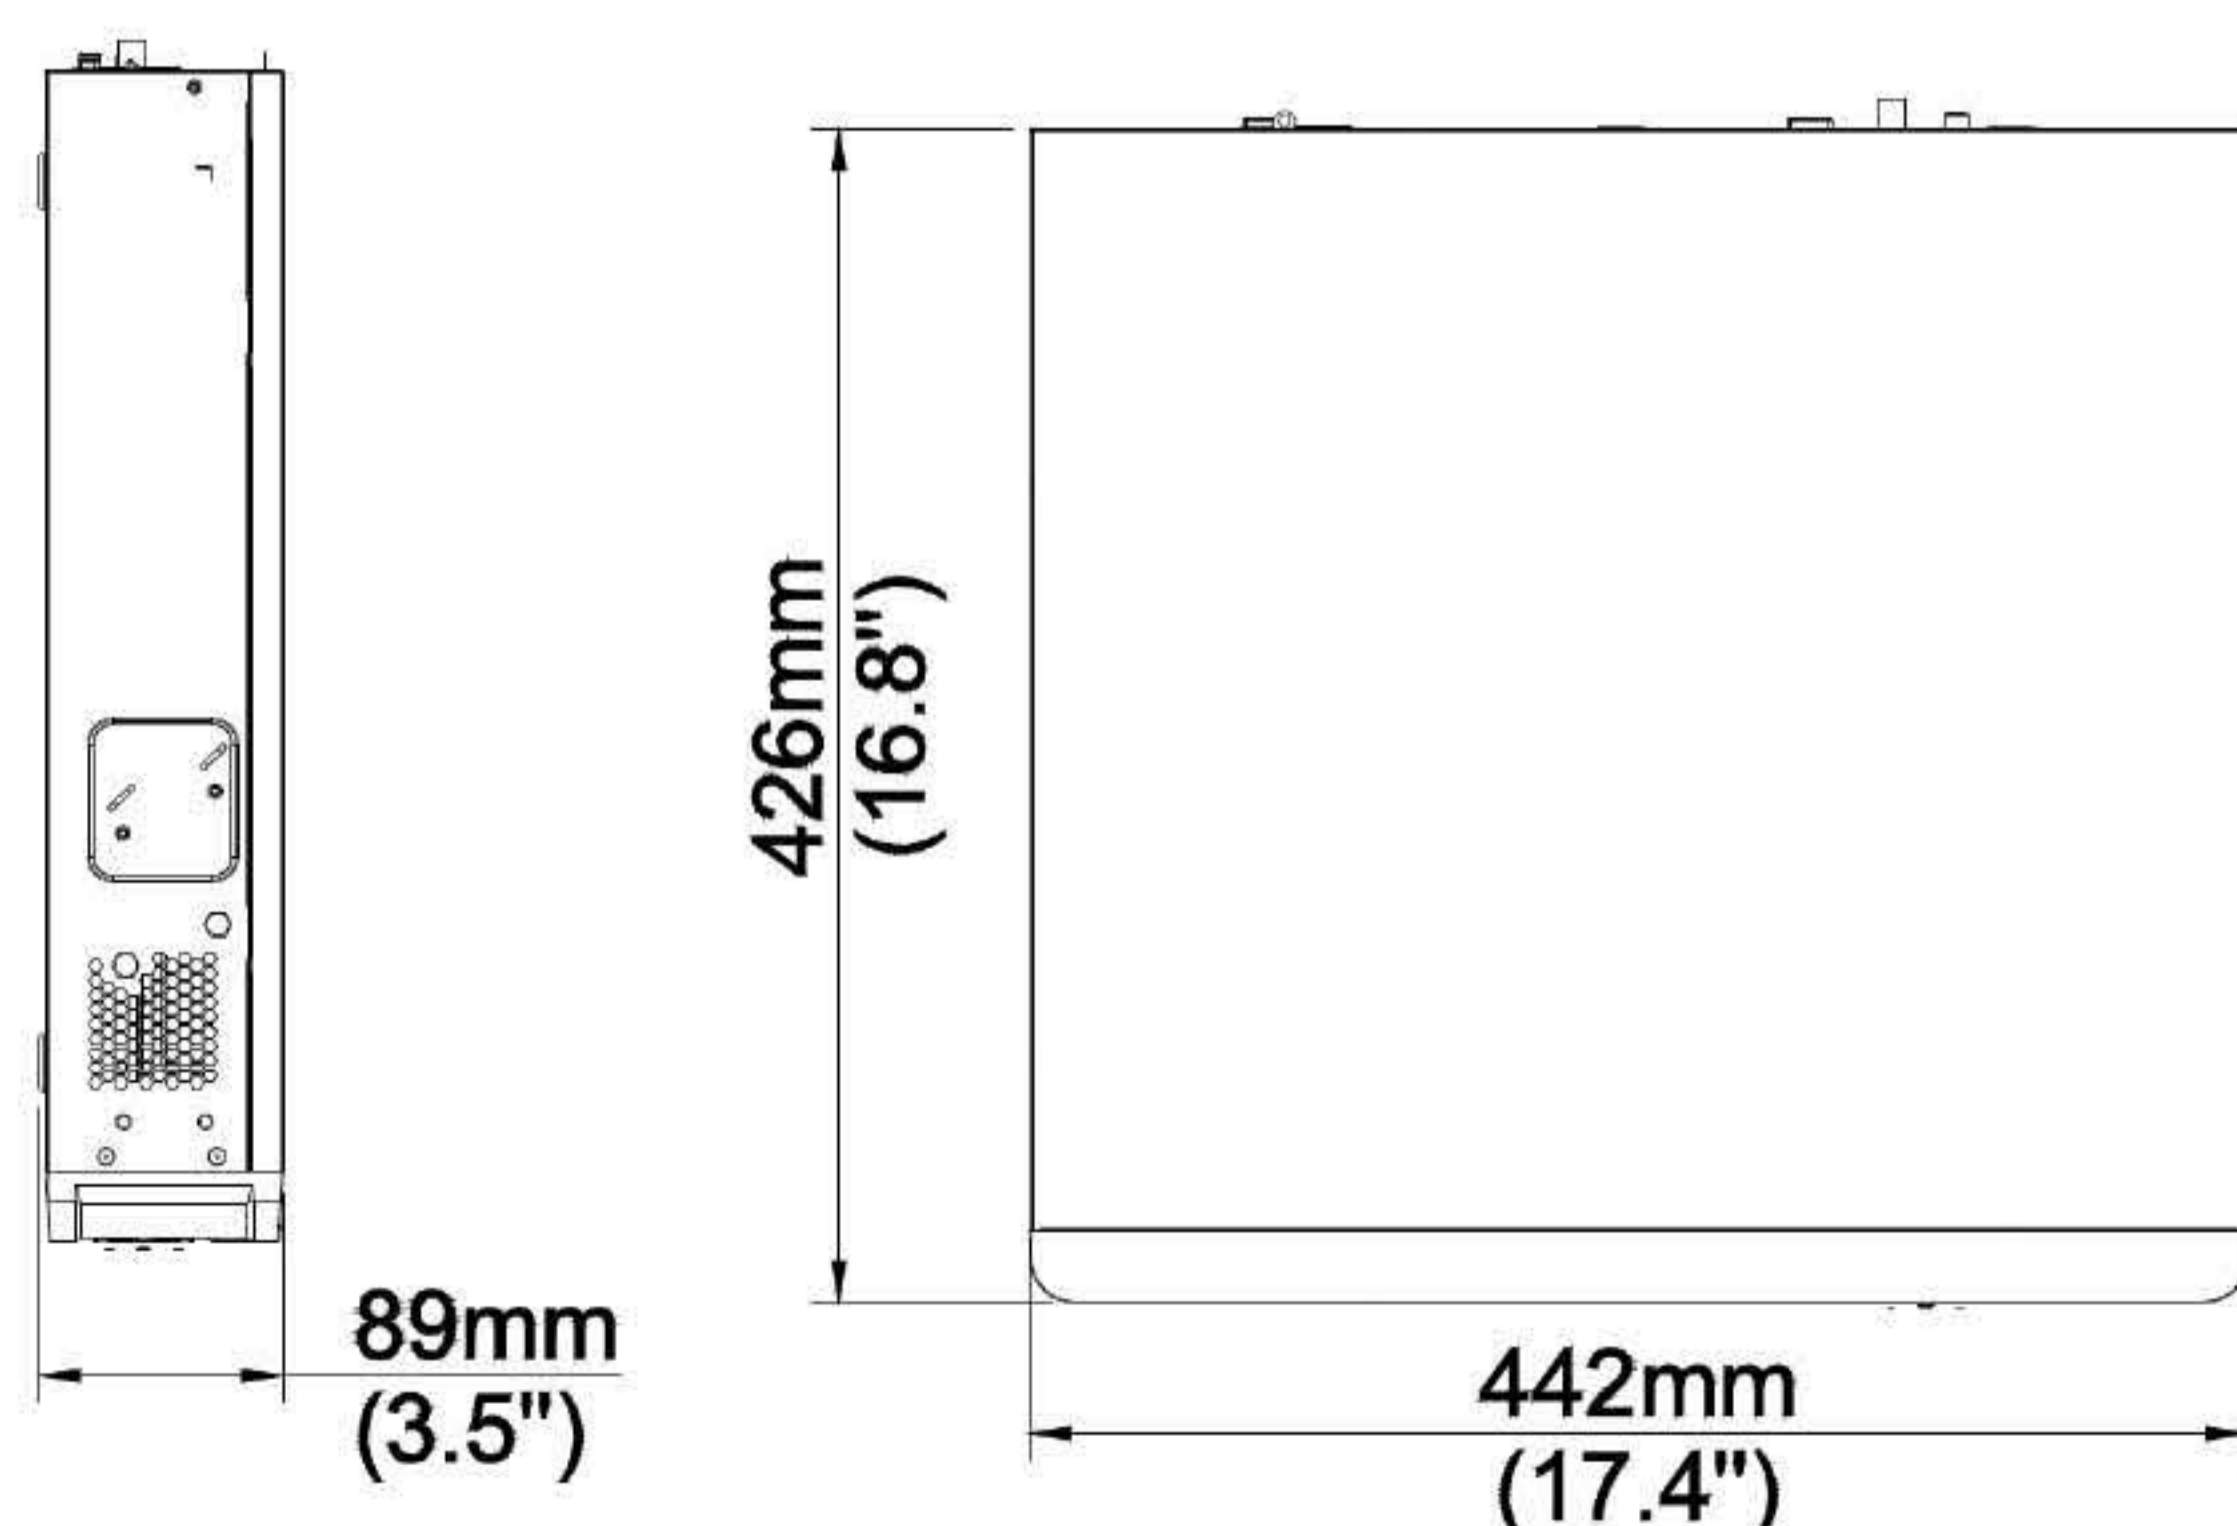

### Specifications

IP Video Input	32-ch
Two-way Audio Input	1-ch, RCA
Incoming Bandwidth	384Mbps
Outgoing Bandwidth	384Mbps
Remote Users	128
Protocols	P2P, UPnP, NTP, DHCP, PPPoE
HDMI/VGA Output	VGA: 1920x1080p/60Hz, 1920x1080p/50Hz, 1600x1200/60Hz, 1280x1024/60Hz, 1280x720/60Hz, 1024x768/60Hz HDMI1/HDMI2(HDMI audio output is not supported): 4K (3840x2160)/30Hz, 1920x1080p/60Hz, 1920x1080p/50Hz, 1600x1200/60Hz, 1280x1024/60Hz, 1280x720/60Hz, 1024x768/60Hz
Recording Resolution	12MP/8MP/6MP/5MP/4MP/3MP/1080p/960p/720p/D1/2CIF/CIF
Audio Output	1-ch, RCA
Synchronous Playback	16-ch
Corridor Mode Screen	3/4/5/7/9/10/12/16/32
Decoding format	Ultra 265, H.265, H.264
Live view/Playback	12MP/8MP/6MP/5MP/4MP/3MP/1080p/960p/720p/D1/2CIF/CIF
Capability	2 x 12MP@30, 4 x 4K@30, 8 x 4MP@30, 9 x 4MP@25, 16 x 1080P@30, 32 x 960P@25

SATA	8 SATA interfaces
Capacity	up to 10TB for each HDD
eSATA	1 eSATA interface
VCA Detection	Face detection, Intrusion detection, Cross Line detection, Audio detection, Human Body detection, People counting, Auto tracking, vehicle recognition, object left behind, object removed, SIP
VCA Search	Face Search, Behavior Search
Array Type	RAID 0, 1, 5, 6, 10
Network Interface	2 RJ45 10M/100M/1000M self-adaptive Ethernet Interfaces
Serial Interface	1 x RS232, 1 x RS485
USB Interface	Front panel: 2 x USB2.0, Rear panel: 1 x USB3.0
Alarm In	16-ch
Alarm Out	4-ch
Power Supply	100-240 VAC Power Consumption: ≤ 25 W (without HDD)
Working Environment	-10°C~+ 55°C (+14°F~+131°F), Humidity ≤ 90% RH (non-condensing)
Dimensions (W×D×H)	442mm × 426mm × 89mm (17.4" × 16.8" × 3.5")
Weight (without HDD)	≤ 5.7Kg (12.57lb)

### Dimensions