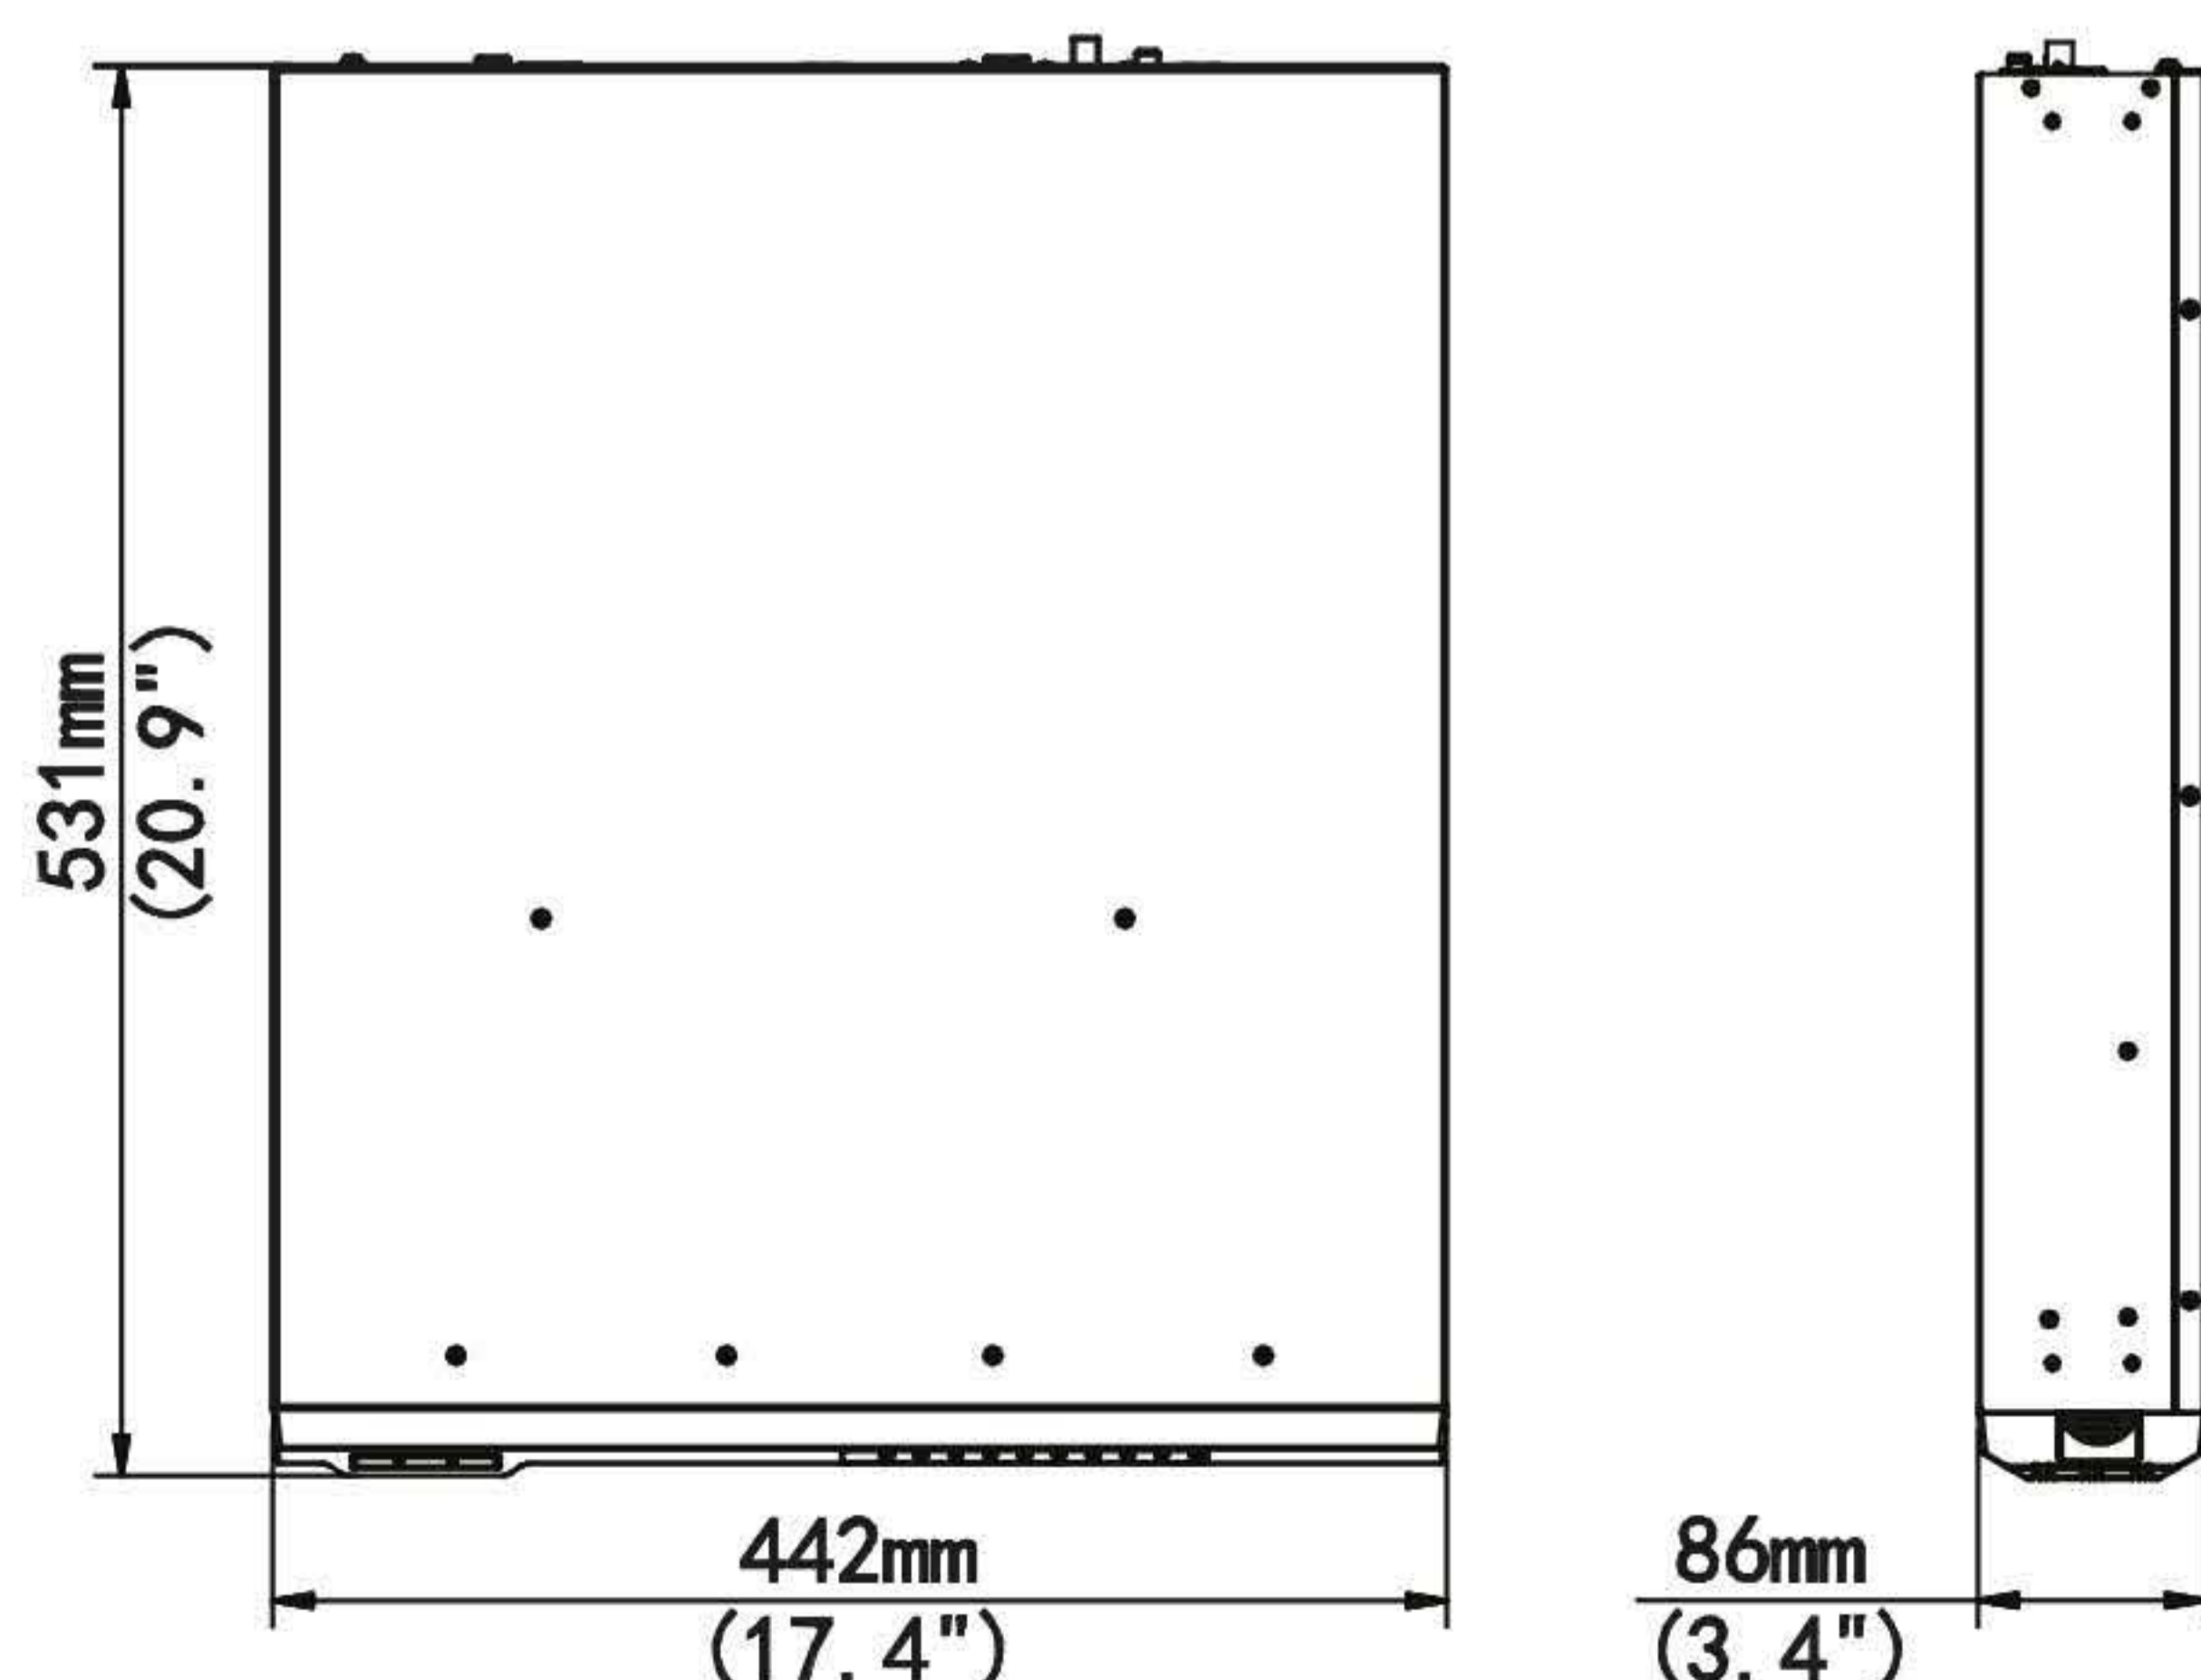

Specifications

IP Video Input	32-ch
Two-way Audio Input	1-ch, RCA
Incoming Bandwidth	320Mbps
Outgoing Bandwidth	320Mbps
Remote Users	128
Protocols	SNMP, P2P, UPnP, NTP, DHCP, PPPoE
HDMI/VGA Output	HDMI1/VGA: 1920x1080p /60Hz, 1920x1080p /50Hz, 1600x1200 /60Hz, 1280x1024 /60Hz, 1280x720 /60Hz, 1024x768/60Hz HDMI2: 4K (3840x2160) /60Hz, 4K (3840x2160) /30Hz, 1920x1080p /60Hz, 1920x1080p / 50Hz, 1600x1200 /60Hz, 1280x1024 /60Hz, 1280x720 /60Hz, 1024x768 /60Hz
CVBS Output	1-ch, BNC
Recording Resolution	12MP/8MP/6MP/5MP/4MP/3MP/1080p/960p/720p/D1/2CIF/CIF
Audio Output	1-ch, RCA
Synchronous Playback	16-ch
Corridor Mode Screen	3/4/5/7/9/10/12/16/32
Decoding format	Ultra 265, H.265, H.264
Live view/ Playback	12MP/8MP/6MP/5MP/4MP/3MP/1080p/960p/720p/D1/2CIF/CIF

Capability	3 x 12MP@25, 4 x 4K@30, 8 x 4MP@30, 16 x 1080P@30, 32 x 960P@25
SATA	8 SATA interfaces
Capacity	Up to 10TB for each HDD
eSATA	1 eSATA interface
VCA Detection	Face detection, Intrusion detection, Cross line detection, Audio detection, Defocus detection, Scene change detection, Auto tracking
VCA Search	Face search, Behavior search
Statistical Analysis	People counting
Array Type	RAID 0, 1, 5, 6, 10
Network Interface	2 RJ45 10M/100M/1000M self-adaptive Ethernet Interfaces
Serial Interface	1 x RS232, 1 x RS485
USB Interface	Rear panel: 2 x USB2.0, 1 x USB3.0
Alarm In	16-ch
Alarm Out	4-ch
Power Supply	100 ~ 240 VAC Power Consumption: ≤ 20 W(without HDD)
Working Environment	-10°C ~ + 55°C [+14°F ~ +131°F], Humidity ≤ 90% RH(non-condensing)
Dimensions (W×D×H)	442mm ×531mm ×86mm [17.4" × 20.9"×3.4"]
Weight (without HDD)	≤ 5.13 Kg [11.31 lb]

Dimensions

Rear Panel