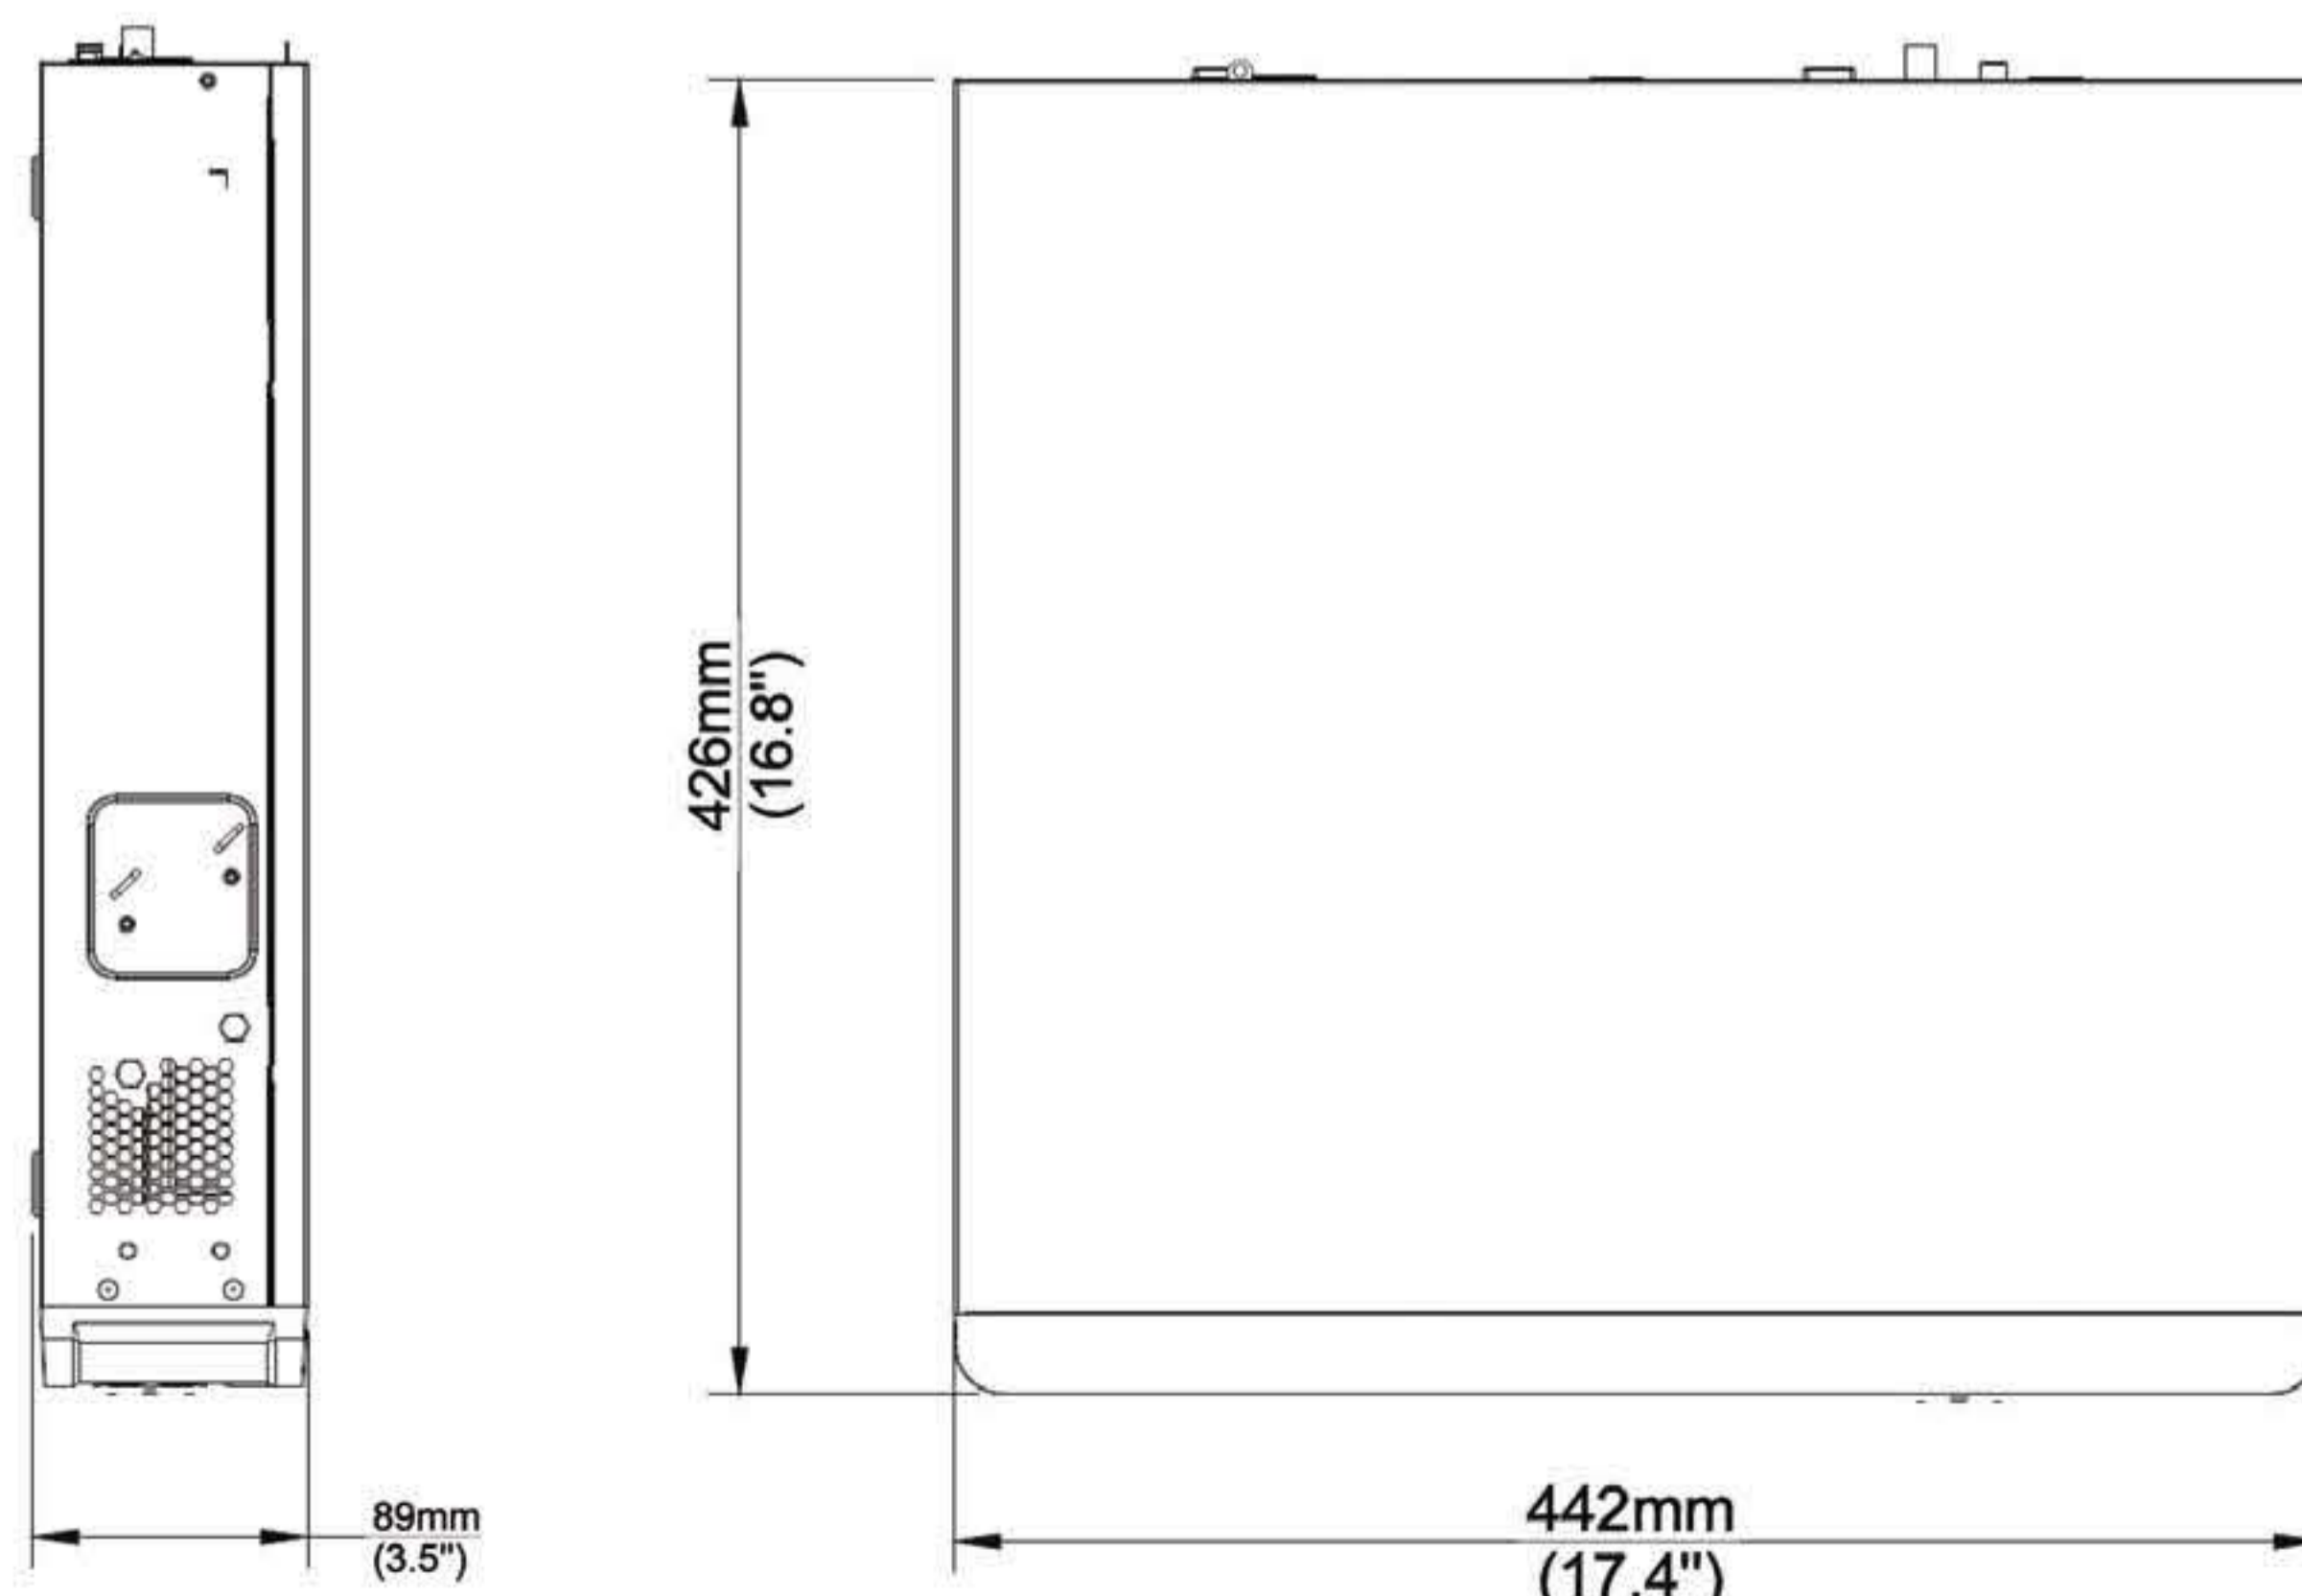

Specifications

IP Video Input	64-ch
Two-way Audio Input	1-ch, RCA
Incoming Bandwidth	384Mbps
Outgoing Bandwidth	384Mbps
Remote Users	128
Protocols	P2P, UPnP, NTP, DHCP, PPPoE
HDMI/VGA Output	VGA: 1920x1080p/60Hz, 1920x1080p/50Hz, 1600x1200/60Hz, 1280x1024/60Hz, 1280x720/60Hz, 1024x768/60Hz HDMI1/HDMI2(HDMI audio output is not supported): 4K (3840x2160)/30Hz, 1920x1080p/60Hz, 1920x1080p/50Hz, 1600x1200/60Hz, 1280x1024/60Hz, 1280x720/60Hz, 1024x768/60Hz
Recording Resolution	12MP/8MP/6MP/5MP/4MP/3MP/1080p/960p/720p/D1/2CIF/CIF
Audio Output	1-ch, RCA
Synchronous Playback	16-ch
Corridor Mode Screen	3/4/5/7/9/10/12/16/32
Decoding format	Ultra 265, H.265, H.264
Live view/Playback	12MP/8MP/6MP/5MP/4MP/3MP/1080p/960p/720p/D1/2CIF/CIF
Capability	2 x 12MP@30, 4 x 4K@30, 8 x 4MP@30, 9 x 4MP@25, 16 x 1080P@30, 32 x 960P@25, 36 x 720P@30, 64 x D1

SATA	8 SATA interfaces
Capacity	up to 10TB for each HDD
eSATA	1 eSATA interface
VCA Detection	Face detection, Intrusion detection, Cross Line detection, Audio detection, Human body detection, People counting, Auto tracking, vehicle recognition, object left behind, object removed, SIP
VCA Search	Face Search, Behavior Search
Array Type	RAID 0, 1, 5, 6, 10
Network Interface	2 RJ45 10M/100M/1000M self-adaptive Ethernet Interfaces
Serial Interface	1 x RS232, 1 x RS485
USB Interface	Front panel: 2 x USB2.0, Rear panel: 1 x USB3.0
Alarm In	16-ch
Alarm Out	4-ch
Power Supply	100~240 VAC Power Consumption: ≤ 25 W (without HDD)
Working Environment	-10°C~+ 55°C (+14°F~+131°F), Humidity ≤ 90% RH (non-condensing)
Dimensions (W×D×H)	442mm × 426mm × 89mm (17.4" × 16.8" × 3.5")
Weight (without HDD)	≤ 5.7Kg (12.57lb)

Dimensions

Rear Panel