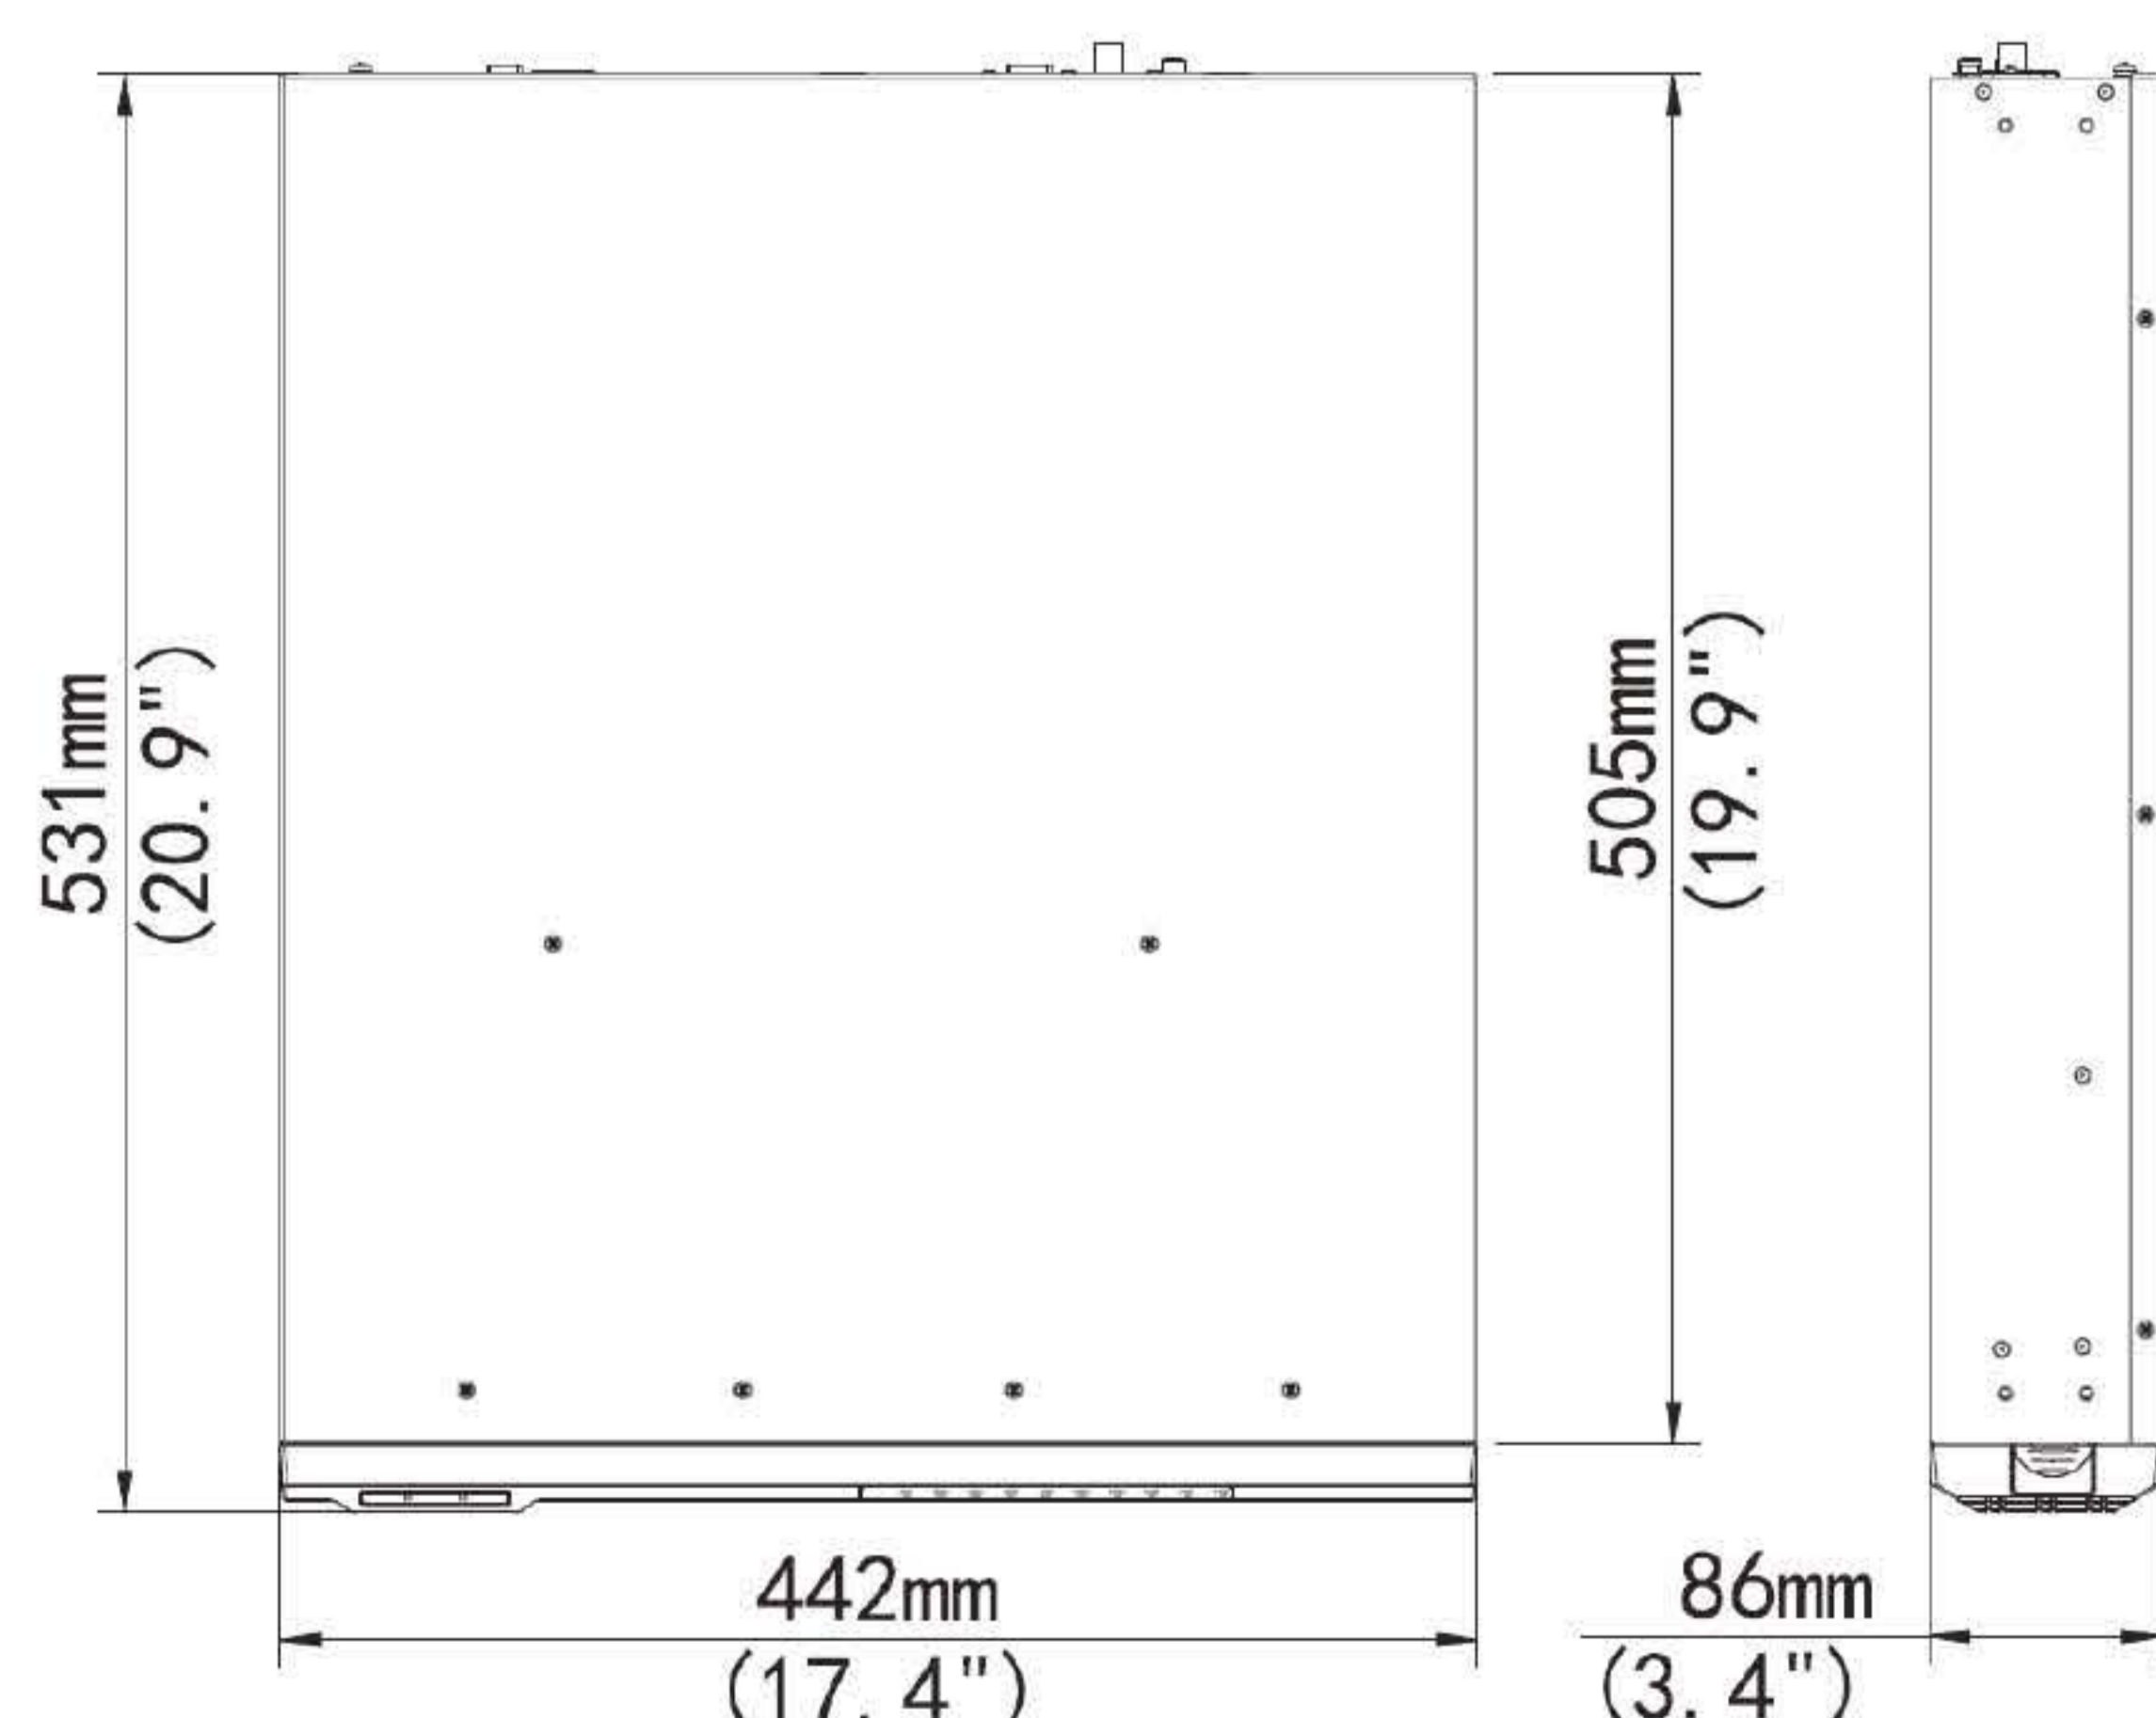

### Specifications

IP Video Input	64-ch
Two-way Audio Input	1-ch, RCA
Incoming Bandwidth	320Mbps
Outgoing Bandwidth	320Mbps
Remote Users	128
Protocols	SNMP, P2P, UPnP, NTP, DHCP, PPPoE
HDMI/VGA Output	HDMI1/VGA: 1920x1080p /60Hz, 1920x1080p /50Hz, 1600x1200 /60Hz, 1280x1024 /60Hz, 1280x720 /60Hz, 1024x768/60Hz HDMI2: 4K (3840x2160) /60Hz, 4K (3840x2160) /30Hz, 1920x1080p /60Hz, 1920x1080p 50Hz, 1600x1200 /60Hz, 1280x1024 /60Hz, 1280x720 /60Hz, 1024x768 /60Hz
CVBS Output	1-ch, BNC
Recording Resolution	12MP/8MP/6MP/5MP/4MP/3MP/1080p/960p/720p/D1/2CIF/CIF
Audio Output	1-ch, RCA
Synchronous Playback	16-ch
Corridor Mode Screen	3/4/5/7/9/10/12/16/32
Decoding format	Ultra 265, H.265, H.264
Live view/ Playback	12MP/8MP/6MP/5MP/4MP/3MP/1080p/960p/720p/D1/2CIF/CIF

Capability	3 x 12MP@25, 4 x 4K@30, 8 x 4MP@30, 16 x 1080P@30, 32 x 960P@25, 36 x 720P@30, 64 x D1
SATA	8 SATA interfaces
Capacity	Up to 10TB for each HDD
eSATA	1 eSATA interface
VCA Detection	Face detection, Intrusion detection, Cross line detection, Audio detection, Defocus detection, Scene change detection, Auto tracking
VCA Search	Face search, Behavior search
Statistical Analysis	People counting
Array Type	RAID 0, 1, 5, 6, 10
Network Interface	2 RJ45 10M/100M/1000M self-adaptive Ethernet Interfaces
Serial Interface	1 x RS232, 1 x RS485
USB Interface	Rear panel: 2 x USB2.0, 1 x USB3.0
Alarm In	16-ch
Alarm Out	4-ch
Power Supply	100 ~ 240 VAC Power Consumption: ≤ 20 W( without HDD )
Working Environment	-10°C ~ + 55°C ( +14°F ~ +131°F ), Humidity ≤ 90% RH(non-condensing)
Dimensions (W×D×H)	442mm × 531mm × 86mm (17.4" × 20.9" × 3.4")
Weight ( without HDD )	≤ 5.13 Kg (11.31 lb )

### Dimensions

### Rear Panel