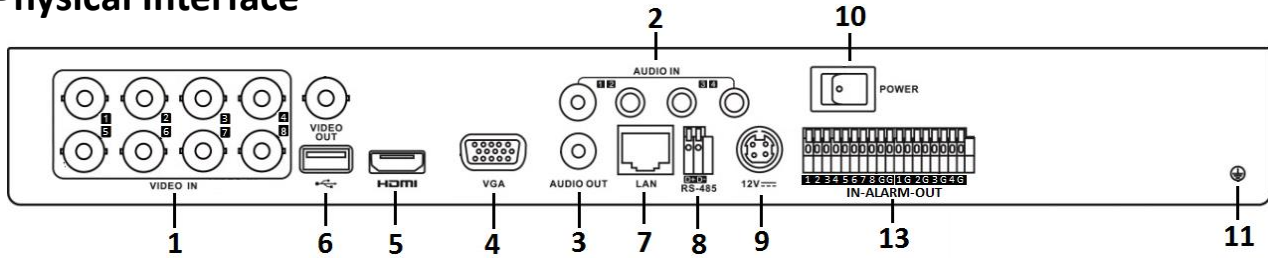

Physical Interface

*: The rear panel of DS-7204/7216HUHI-K2 provides 4/16 video input interfaces.

No.	Description	No.	Description
1	VIDEO IN	8	RS-485 Serial Interface
2	AUDIO IN, RCA Connector	9	12 VDC Power Input
3	AUDIO OUT, RCA Connector	10	Power Switch
4	VGA Interface	11	GND
5	HDMI Interface	12	VIDEO OUT
6	USB Interface	13	Alarm In/Out
7	LAN Network Interface