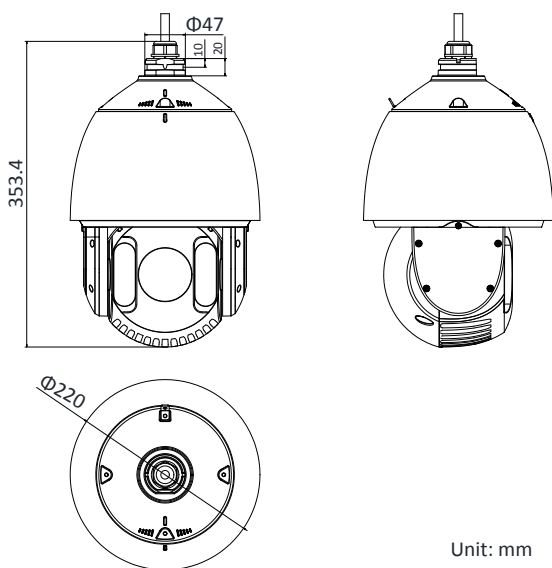

Dimensions

Unit: mm

Accessory

Optional

DS-1604ZJ-Box-Corner

Wall Mount with Junction Box

DS-1602ZJ

Wall Mount