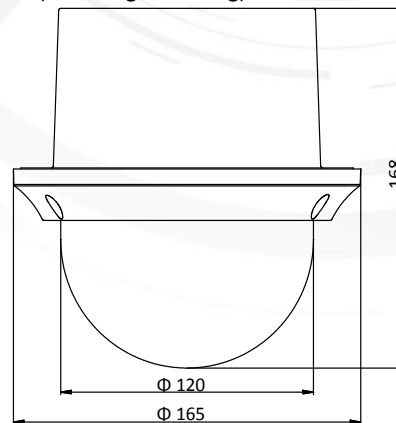

Dimensions

Indoor Model
(In-Ceiling Mounting)