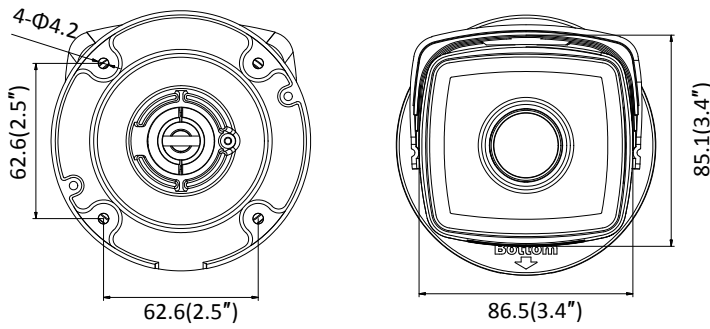

Weight	Camera: 1200 g (2.7 lb.)

Available Model

DS-2CD2T83G0-I5(2.8/4/6/8 mm), DS-2CD2T83G0-I8(2.8/4/6/8 mm)

Dimension

Unit: mm

Accessory