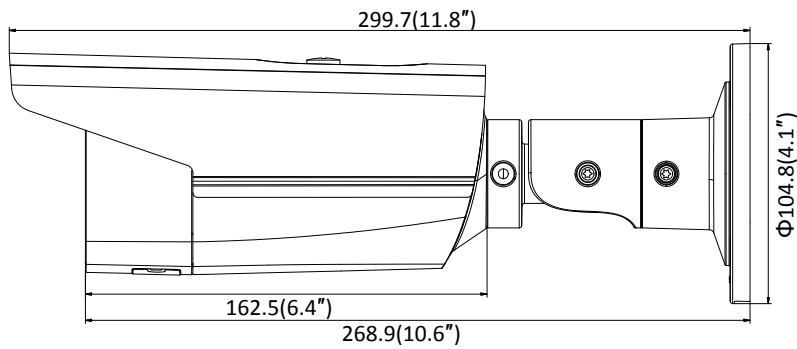

Weight	Camera: 1200 g (2.7 lb.)

Available Model

DS-2CD2T83G0-I5(2.8/4/6/8 mm), DS-2CD2T83G0-I8(2.8/4/6/8 mm)

Dimension

Unit: mm

Accessory