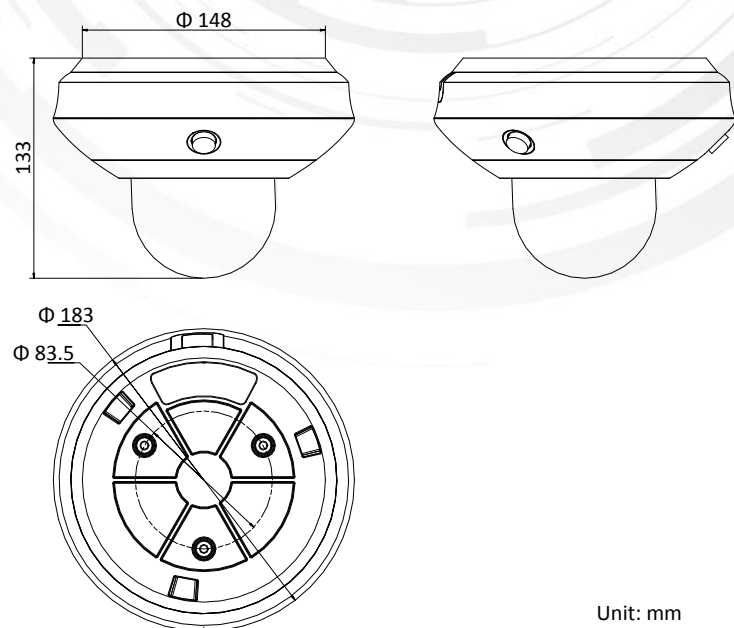

PTZ-P332ZI-DE3 PanoVu Mini Series IR Network PTZ Camera

HiLook PTZ-P332ZI-DE3 PanoVu Mini Series IR Network PTZ Camera, with the integration design, is able to capture 360° images with the panoramic cameras as well as close-up images with the PTZ camera.

Dimensions

Unit: mm

System Functions

- 3-ch panoramic images in different directions and 1-ch close-up image
- PTZ linkage
- Up to 10 m IR radius

Panoramic Camera

- Three 1/2.8" progressive scan CMOS
- 3-ch 1920 × 1080@30fps resolution
- Horizontal FOV: 128.5° × 3