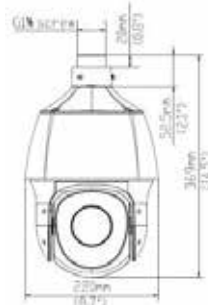

## Specifications

sensor	1/2.8", 2.0 megapixel, progressive scan, CMOS				
Lens	4.5 - 148.5mm, AF automatic focusing and motorized zoom lens				
Digital Zoom	16				
Optical Zoom	33				
Angle of View (H)	Lens (mm)	Detect (m)	Observe (m)	Recognize (m)	Identify (m)
Angle of View (V)	4.5	69.8	27.9	14.0	7.0
Angle of View (O)	148.5	2304.3	921.7	460.9	230.4
Angle of View (H)	76.8° - 2.1°				
Angle of View (V)	38.4° - 1.2°				
Angle of View (O)	94.46° - 2.48°				
Shutter	Auto/Manual, shutter time: 1 - 1/100000s				
Minimum Illumination	Colour: 0.001Lux (F1.5, AGC ON) 0Lux with IR				
Iris	F1.5 - F4.0				
Day/Night	IR-cut filter with auto switch (ICR)				
Digital noise reduction	2D/3D DNR				
S/N	>55 dB				
IR Range	UP to 150m (492ft)				
Defog	Digital Defog				
WDR	120dB				
Video Compression	Ultra 265, H.265, H.264, MJPEG				
H.264 code profile	Baseline profile, Main Profile, High Profile				
Frame Rate	Main Stream: 2MP (1920*1080), Max 30fps; Sub Stream: 2MP (1920*1080), Max 30fps; Third Stream: D1 (720*576), Max 30fps				
HLC	Supported				
BLC	Supported				
EIS	Supported				
OSD	Up to 8 OSDs				
Privacy Mask	Up to 24 areas				
ROI	Up to 8 areas				
Motion Detection	Up to 4 areas				

## Dimensions

۴۰