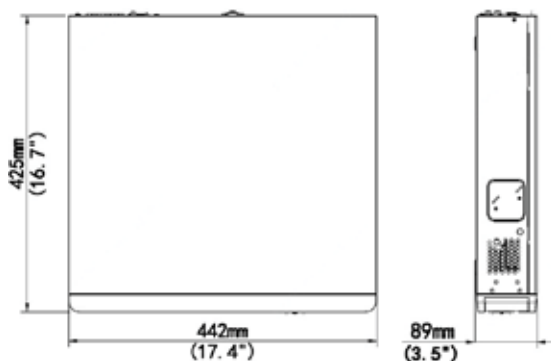

- پشتیبانی از فرمت های تصویر Ultra265/H.265/H.264
- 16 کانال تصویر ورودی تا رزولوشن 12 مگاپیکسل
- دارای 16 پورت POE با توان کلی 200 وات
- پشتیبانی از دوربین های با قابلیت ONVIF

Specifications

| | |
|----------------------|--|
| IP Video Input | 16-ch |
| Two-way Audio Input | 1-ch, RCA |
| Incoming Bandwidth | 320Mbps |
| Outgoing Bandwidth | 320Mbps |
| Remote Users | 128 |
| Protocols | P2P, UPnP, NTP, DHCP, PPPoE |
| HDMI/VGA Output | HDMI1/VGA: 1920x1080p/60Hz, 1920x1080p/50Hz, 1600x1200/60Hz, 1280x1024/60Hz, 1280x720/60Hz, 1024x768/60Hz HDMI2: 4K (3840x2160)/60Hz, 4K (3840x2160)/30Hz, 1920x1080p/60Hz, 1920x1080p/50Hz, 1600x1200/60Hz, 1280x1024/60Hz, 1280x720/60Hz, 1024x768/60Hz |
| Recording Resolution | 12MP/8MP/6MP/5MP/4MP/3MP/1080p/960p/720p/D1/2CIF/CIF |
| Audio Output | 1-ch, RCA |
| Synchronous Playback | 16-ch |
| Corridor Mode Screen | 3/4/5/7/9/10/12/16 |
| Decoding format | Ultra 265, H.265, H.264 |
| Live view/Playback | 12MP/8MP/6MP/5MP/4MP/3MP/1080p/960p/720p/D1/2CIF/CIF |
| Capability | 3 x 12MP@25, 4 x 4K@30, 8 x 4MP@30, 16 x 1080p@30 |

| | |
|----------------------|--|
| SATA | 4 SATA interfaces |
| Capacity | up to 10TB for each HDD |
| Network Interface | 1 RJ45 10M/100M/1000M self-adaptive Ethernet Interface |
| Serial Interface | 1 x RS485 |
| USB Interface | Front panel: 2 x USB2.0 Rear panel: 1 x USB3.0 |
| Alarm In | 16-ch |
| Alarm Out | 4-ch |
| Power Output | 12 VDC |
| Interface | 16 independent 100 Mbps PoE network interfaces |
| Max Power | Max 30W for single port Max 200W in total (12.5W for each) |
| Supported Standard | IEEE 802.3at |
| Power Supply | 100-240 VAC Power Consumption: ≤ 20 W (without HDD) |
| Working Environment | -10°C~+55°C (+14°F~+131°F), Humidity ≤ 90% RH (non-condensing) |
| Dimensions (W-D-H) | 442 mm x 425 mm x 89 mm (17.4" x 16.7" x 3.5") |
| Weight (without HDD) | ≤ 5.24 Kg(11.55lb) |

Dimensions

Rear Panel