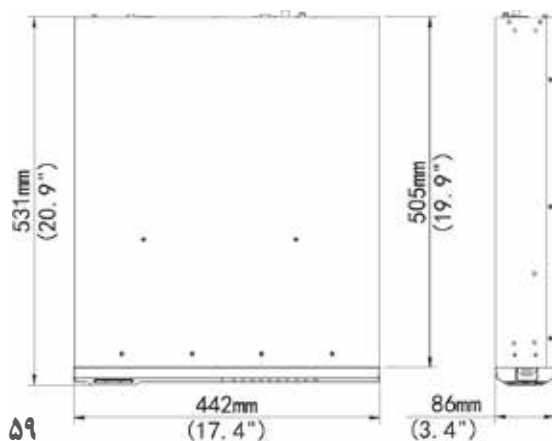

Specifications

IP Video Input	64-ch
Two-way Audio Input	1-ch, RCA
Incoming Bandwidth	320Mbps
Outgoing Bandwidth	320Mbps
Remote Users	128
Protocols	SNMP, P2P, UPnP, NTP, DHCP, PPPoE
HDMI/VGA Output	HDMI1/VGA: 1920x1080p/60Hz, 1920x1080p/50Hz, 1600x1200/60Hz, 1280x1024/60Hz, 1280x720/60Hz, 1024x768/60Hz HDMI2: 4K (3840x2160)/60Hz, 4K (3840x2160)/30Hz, 1920x1080p/60Hz, 1920x1080p/50Hz, 1600x1200/60Hz, 1280x1024/60Hz, 1280x720/60Hz, 1024x768/60Hz
CVBS Output	1-ch, BNC
Recording Resolution	12MP/8MP/6MP/5MP/4MP/3MP/1080p/960p/720p/D1/2CIF/CIF
Audio Output	1-ch, RCA
Synchronous Playback	16-ch
Corridor Mode Screen	3/4/5/7/9/10/12/16/32
Decoding format	Ultra 265, H.265, H.264
Live view / Playback	12MP/8MP/6MP/5MP/4MP/3MP/1080p/960p/720p/D1/2CIF/CIF

Capability	3 x 12MP@25, 4 x 4K@30, 8 x 4MP@30, 16 x 1080P@30, 32 x 960P@25, 36 x 720P@30, 64 x D1
SATA	8 SATA interfaces
Capacity	Up to 10TB for each HDD
eSATA	1 eSATA interface
VCA Detection	Face detection, Intrusion detection, Cross line detection, Audio detection, Defocus detection, Scene change detection, Auto tracking
VCA Search	Face search, Behavior search
Statistical Analysis	People counting
Array Type	RAID 0, 1, 5, 6, 10
Network Interface	2 RJ45 10M/100M/1000M self-adaptive Ethernet Interfaces
Serial Interface	1 x RS232, 1 x RS485
USB Interface	Rear panel: 2 x USB2.0, 1 x USB3.0
Alarm In	16-ch
Alarm Out	4-ch
Power Supply	100 - 240 VAC Power Consumption: ≤ 20 W (without HDD)
Working Environment	-10°C ~ +55°C (+14°F ~ +131°F), Humidity ≤ 90% RH(non-condensing)
Dimensions(W×D×H)	442mm × 531mm × 86mm (17.4" × 20.9" × 3.4")
Weight (without HDD)	≤ 5.13 Kg (11.31 lb)

Dimensions

Rear Panel