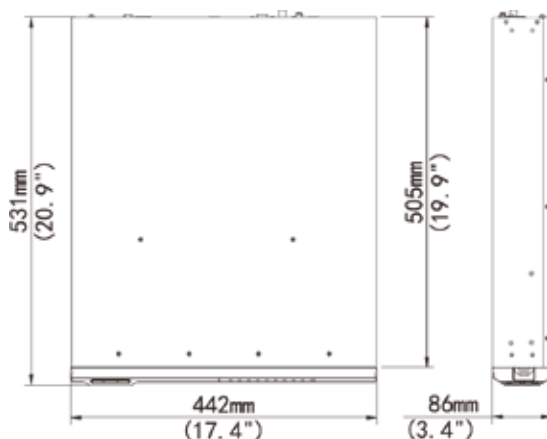

Specifications

IP Video Input	64-ch
Two-way Audio Input	1-ch, RCA
Incoming Bandwidth	320Mbps
Outgoing Bandwidth	320Mbps
Remote Users	128
Protocols	SNMP, P2P, UPnP, NTP, DHCP, PPPoE
HDMI/VGA Output	HDMI1/VGA: 1920x1080p/60Hz, 1920x1080p/50Hz, 1600x1200/60Hz, 1280x1024/60Hz, 1280x720/60Hz, 1024x768/60Hz HDMI2: 4K (3840x2160)/60Hz, 4K (3840x2160)/30Hz, 1920x1080p/60Hz, 1920x1080p/50Hz, 1600x1200/60Hz, 1280x1024/60Hz, 1280x720/60Hz, 1024x768/60Hz
CVBS Output	1-ch, BNC
Recording Resolution	12MP/8MP/6MP/5MP/4MP/3MP/1080p/960p/720p/D1/2CIF/CIF
Audio Output	1-ch, RCA
Synchronous Playback	16-ch
Corridor Mode Screen	3/4/5/7/9/10/12/16/32
Decoding format	Ultra 265, H.265, H.264
Live view/ Playback	12MP/8MP/6MP/5MP/4MP/3MP/1080p/960p/720p/D1/2CIF/CIF

Capability	3 x 12MP@25, 4 x 4K@30, 8 x 4MP@30, 16 x 1080P@30, 32 x 960P@25, 36 x 720P@30, 64 x D1
SATA	8 SATA interfaces
Capacity	Up to 10TB for each HDD
eSATA	1 eSATA interface
VCA Detection	Face detection, Intrusion detection, Cross line detection, Audio detection, Defocus detection, Scene change detection, Auto tracking
VCA Search	Face search, Behavior search
Statistical Analysis	People counting
Array Type	RAID 0, 1, 5, 6, 10
Network Interface	2 RJ45 10M/100M/1000M self-adaptive Ethernet Interfaces
Serial Interface	1 x RS232, 1 x RS485
USB Interface	Rear panel: 2 x USB2.0, 1 x USB3.0
Alarm In	16-ch
Alarm Out	4-ch
Power Supply	100 - 240 VAC Power Consumption: ≤ 20 W (without HDD)
Working Environment	-10°C ~ +55°C (+14°F ~ +131°F), Humidity ≤ 90% RH(non-condensing)
Dimensions(W×D×H)	442mm × 531mm × 86mm (17.4" × 20.9" × 3.4")
Weight (without HDD)	≤ 5.13 Kg (11.31 lb)

Dimensions

Rear Panel