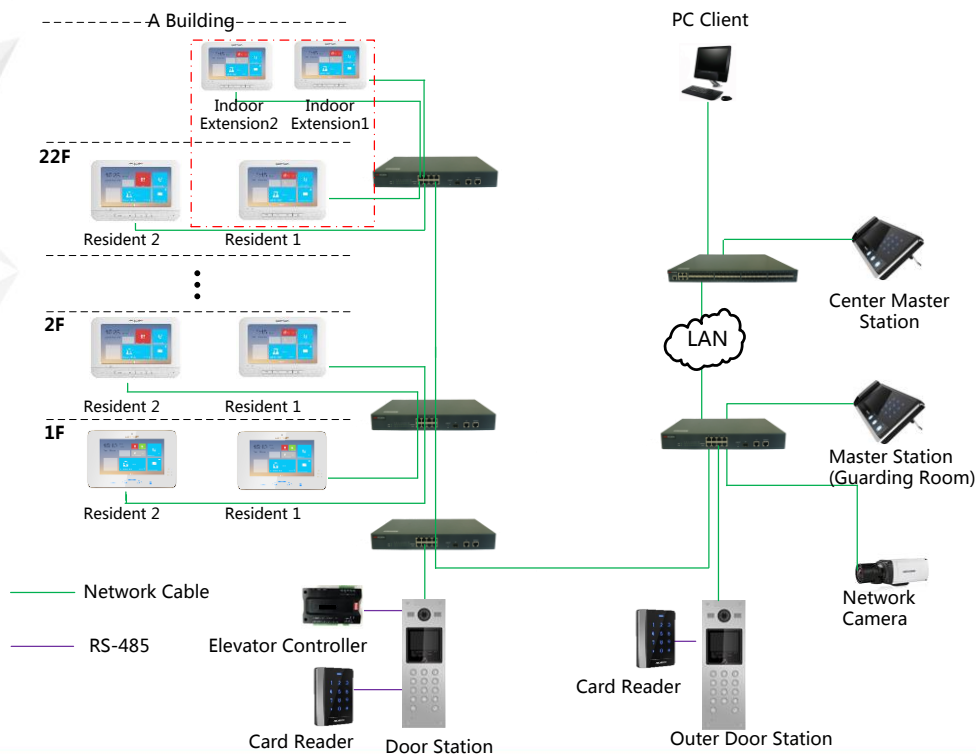

Video/Audio Functions

- HD video surveillance
- 7-inch colorful FTF LCD with resolution 1024 x 600
- Capacitive touch screen and touch keys

- Noise suppression and echo cancellation

Alarm Functions

- 8-ch alarm input sensors supported
- Auto-uploads alarm messages to the master station, or the client software once the alarm sensor is triggered

Additional Features

- Community notice supported
- Convenient installation and easy operation

Typical Application

Specifications

Model	DS-KH8300-T	
System parameters	Processor	High-Performance Embedded SOC Processor
	Operation system	Embedded Linux Operation System
Display parameters	Display screen	7-Inch Colorful TFT LCD
	Display resolution	1024 × 600
	Operation method	Capacitive Touch Screen, Touch Key
	Operation interface	Flattened UI Operation Interface
Audio parameters	Audio input	Built-in Omnidirectional Microphone
	Audio output	Built-in Loudspeaker
	Audio compression standard	G.711 U
	Audio compression rate	64 Kbps
	Audio quality	Noise Suppression and Echo Cancellation
Network parameters	Ethernet	10/100 Mbps Self-Adaptive Ethernet
	Network protocol	TCP/IP, RTSP
Alarm parameters	Alarm input	8-ch Alarm Input Sensor
Device interfaces	Network interface	1 RJ-45 10/100 Mbps Self-Adaptive Ethernet Interface
	RS-485	1 RS-485 Half-Duplex Port
	I/O output	2 <i>*Note: Alarm output is reserved.</i>
	TF card (micro SD card)	TF Card, Support Max. 32GB
General	Memory	256 M
	Power supply	24 VDC, Power Over Network Cable (DS-KAD606, DS-KAD612)
		12 VDC
	Power consumption	≤10 W
	Working temperature	-10° C to + 55° C (14° F to 131° F)
	Working humidity	10% to 90%
	Dimensions (L × W × H)	217 mm × 142 mm × 26 mm (8.5" × 5.6" × 1.0")
Certification	FCC, IC, CE, C-TICK, ROHS, REACH, WEEE	