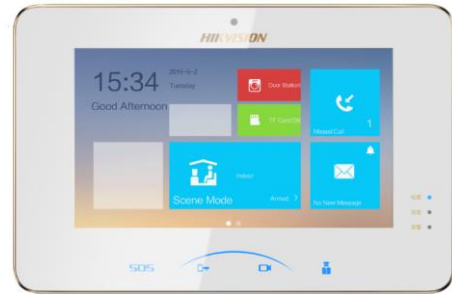

DS-KH8300-T

Video Intercom Indoor Station with 7-inch Touch Screen

Key Features

Basic Functions

- Hands-free audiovisual communication with the door station and the master station in the intercom system
- 8-ch zone alarm supported
- Panic call supported
- Supports monitoring door stations and external cameras
- Remote unlocking via the client software
- High-performance embedded SOC processor
- TF card supported

Video/Audio Functions

- HD video surveillance
- 7-inch colorful FTF LCD with resolution 1024 x 600
- Capacitive touch screen and touch keys

- Noise suppression and echo cancellation

Alarm Functions

- 8-ch alarm input sensors supported
- Auto-uploads alarm messages to the master station, or the client software once the alarm sensor is triggered