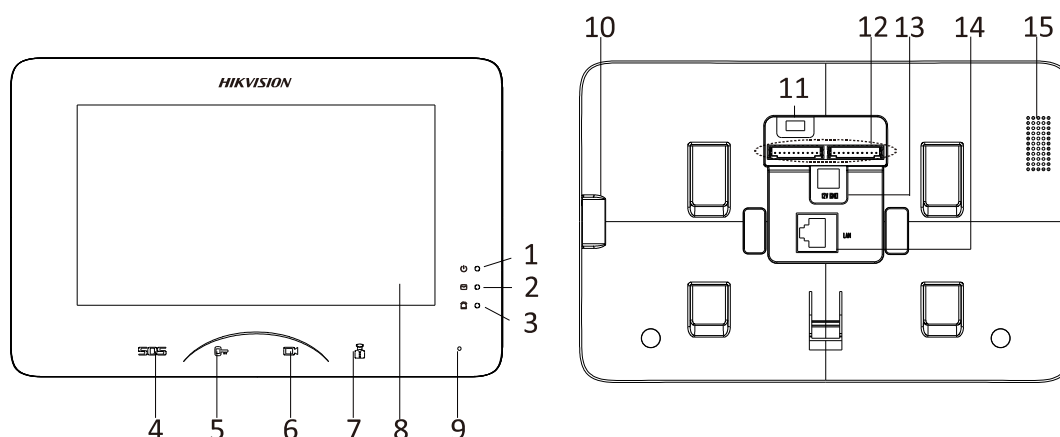

Additional Features

- Community notice supported
- Convenient installation and easy operation

Typical Application

Specifications

Model	DS-KH8300-T	
System parameters	Processor	High-Performance Embedded SOC Processor
	Operation system	Embedded Linux Operation System
Display parameters	Display screen	7-Inch Colorful TFT LCD
	Display resolution	1024 × 600
	Operation method	Capacitive Touch Screen, Touch Key
	Operation interface	Flattened UI Operation Interface
Audio parameters	Audio input	Built-in Omnidirectional Microphone
	Audio output	Built-in Loudspeaker
	Audio compression standard	G.711 U
	Audio compression rate	64 Kbps
	Audio quality	Noise Suppression and Echo Cancellation
Network parameters	Ethernet	10/100 Mbps Self-Adaptive Ethernet
	Network protocol	TCP/IP, RTSP
Alarm parameters	Alarm input	8-ch Alarm Input Sensor
Device interfaces	Network interface	1 RJ-45 10/100 Mbps Self-Adaptive Ethernet Interface
	RS-485	1 RS-485 Half-Duplex Port
	I/O output	2 <i>*Note: Alarm output is reserved.</i>
	TF card (micro SD card)	TF Card, Support Max. 32GB
General	Memory	256 M
	Power supply	24 VDC, Power Over Network Cable (DS-KAD606, DS-KAD612)
		12 VDC
	Power consumption	≤10 W
	Working temperature	-10° C to + 55° C (14° F to 131° F)
	Working humidity	10% to 90%
	Dimensions (L × W × H)	217 mm × 142 mm × 26 mm (8.5" × 5.6" × 1.0")
Certification	FCC, IC, CE, C-TICK, ROHS, REACH, WEEE	

Appearance and Interfaces

Index	Description	Index	Description
1	Power Supply Indicator	9	Microphone
2	Information Indicator	10	TF Card Slot
3	Alarm Indicator	11	Serial Port
4	SOS Touch Key	12	Terminals
5	Unlock Touch Key	13	Power Supply Interface
6	Live View Touch Key	14	Network Interface
7	Management Center Touch Key	15	Loudspeaker
8	LCD Display Screen		