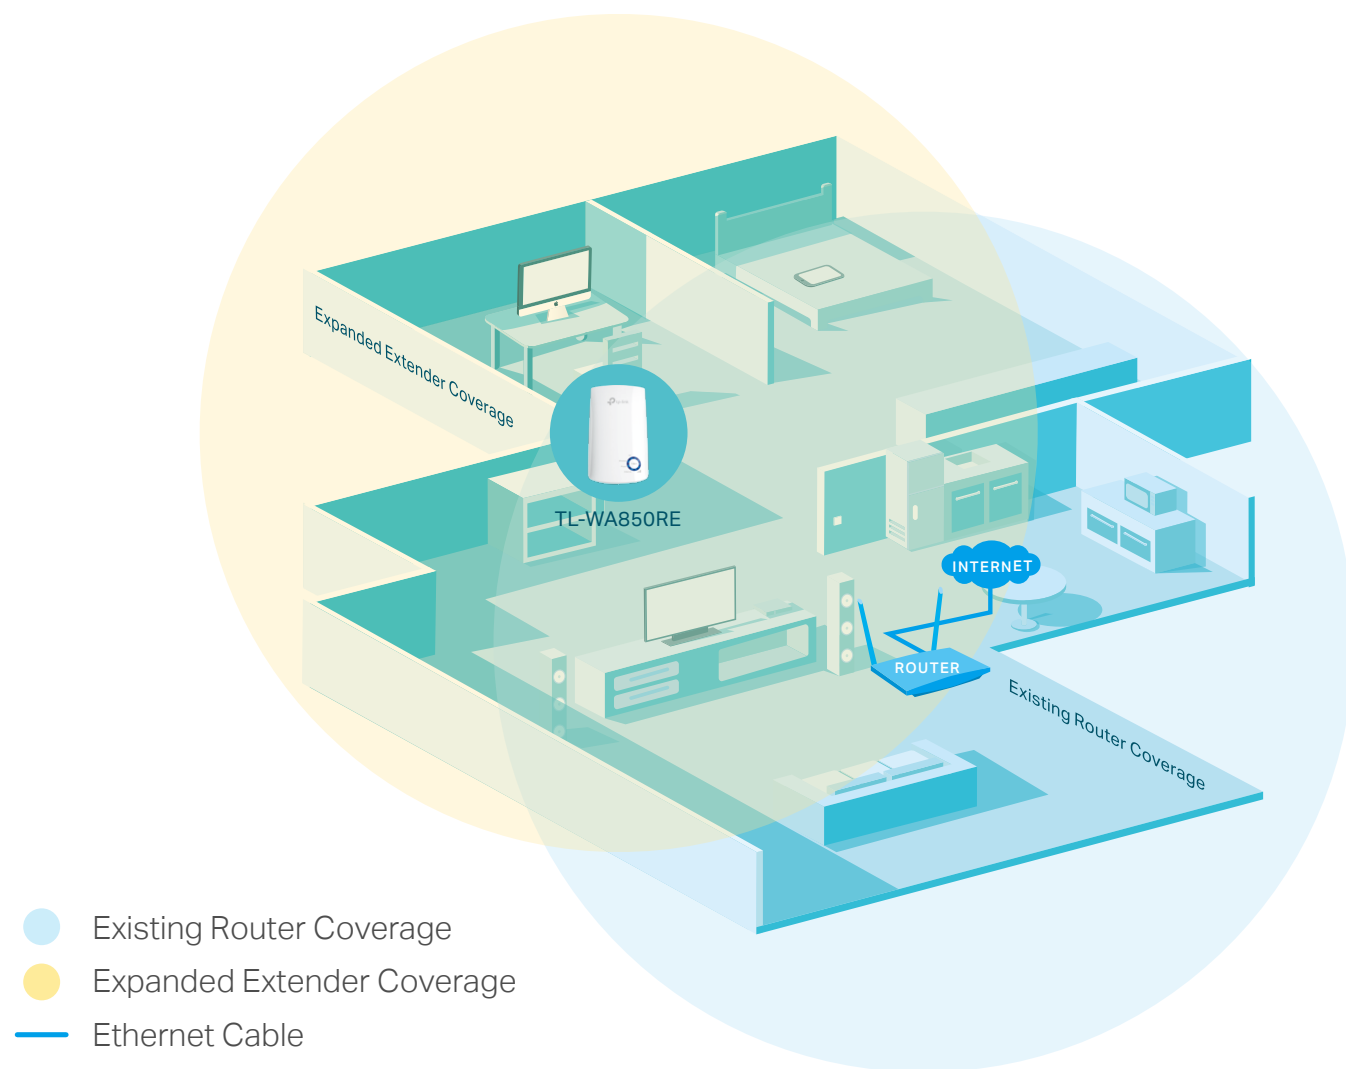

300Mbps Wi-Fi Range Extender

Stable Wi-Fi Extension

TL-WA850RE

Easy Setup

Tether App

Access Point Mode

Highlights

Extend the Range of Your Wi-Fi Network

The 300Mbps Wi-Fi Range Extender connects to your router wirelessly, strengthening and expanding its signal into areas it can't reach on its own, achieving speed of 300Mbps.

Perfect Location at a Glimpse

The Intelligent Signal lights help you quickly find the best location to install the range extender.

Features

Ease of Use

- Intuitive Web UI – Ensures quick and simple installation without hassle
- Fast Encryption – One-touch wireless security encryption with the WPS button
- Hassle-free Management with Tether App – Network management is made easy with the TP-Link Tether App, available on any Android or iOS device

Speed

- Ultimate Wireless Speed – Wireless speed of up to 300Mbps
- Fast Ethernet Port – Acts as a wireless adapter to connect wired devices

Reliability

- Reliable Connection – Internal antennas for optimal Wi-Fi coverage and reliable wireless connections
- Universal Compatibility – Work with any Wi-Fi router