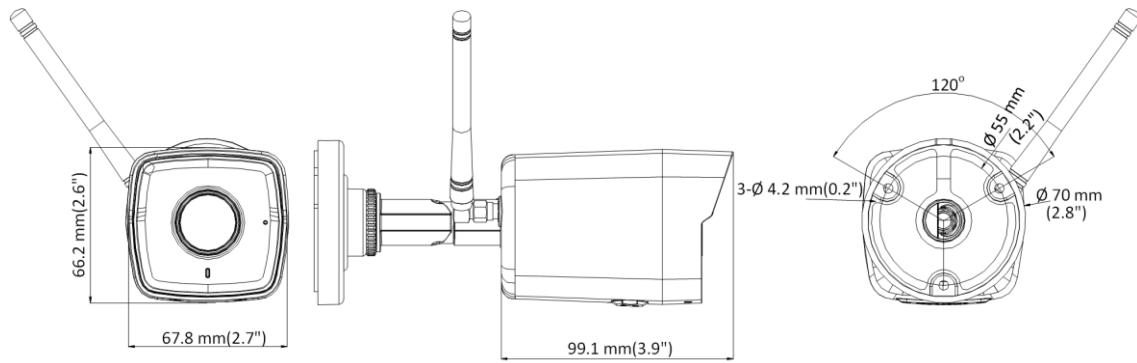

## DS-2CV1021G0-IDW 2 MP IR Fixed Bullet Wi-Fi Network Camera

- High quality imaging with 2 MP resolution
- Efficient H.265+ compression technology
- Clear imaging even with strong back lighting due to DWDR technology
- Up to 256 GB SD card slot for storage
- Wi-Fi connection and easy installation
- Water and dust resistant (IP66)

Firmware Version	V5.5.101
<b>Interface</b>	
Reset Button	Yes
On-board storage	Built-in Micro SD/SDHC/SDXC slot, up to 256 GB
Communication Interface	1 RJ45 10M/100M self-adaptive Ethernet port
Audio	1 Built-in mic, mono sound
<b>General</b>	
Operating Conditions	-30 °C to +60 °C (-22°F to +140 °F), Humidity 95% or less (non-condensing)
Power supply	12 VDC ± 25%, Ø5.5 mm coaxial power plug
Power Consumption and Current	12 VDC, 0.4 A, max. 5 W
Material	Front cover: metal, back cover: plastic
Dimensions	Camera: 99 mm × 68 mm × 66 mm (3.9" × 2.7" × 2.6") With package: 172 mm × 110 mm × 99 mm (6.8" × 4.3" × 3.9")
Weight	Camera: 272 g (0.6 lb.) With package: 517 g (1.1 lb.)
<b>Approval</b>	
Protection	Ingress protection: IP66 (IEC 60529-2013)
<b>Compression Standard</b>	
Video Compression	Main stream: H.265+/H.265/H.264+/H.264 Sub-stream: H.265/H.264
H.264+	Main stream supports
H.265+	Main stream supports
H.264 Type	Baseline Profile/Main Profile
H.265 Type	Main Profile
Video Bit Rate	32 Kbps to 8 Mbps
Audio Compression	G.711/G.722.1/G.726/MP2L2/PCM
Audio Bit Rate	64Kbps(G.711)/16Kbps(G.722.1)/16Kbps(G.726)/32 to 160Kbps(MP2L2)
<b>IR</b>	
IR Range	Up to 30 m
Wavelength	850 nm
<b>Wi-Fi (-W)</b>	
Wireless Standards	IEEE 802.11b/g/n
Frequency Range	2.4 GHz to 2.4835 GHz
Transfer Rates	11b: 11 Mbps 11g: 54 Mbps 11n: up to 150 Mbps
Security	64/128-bit WEP, WPA/WPA2, WPA-PSK/WPA2-PSK
Channel Bandwidth	20 MHz/40 MHz
Wireless Range	Up to 80 m (The performance varies based on actual environment.)
Protocols	802.11b: CCK, DQPSK, DBPSK 802.11g/n: 64-QAM, 16-QAM, QPSK, BPSK

#### ▪ Available Model

DS-2CV1021G0-IDW (2.8/4 mm)

## ▪ Dimension