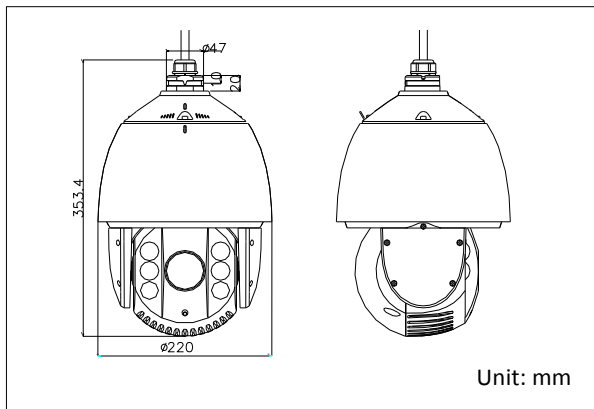

Dimensions