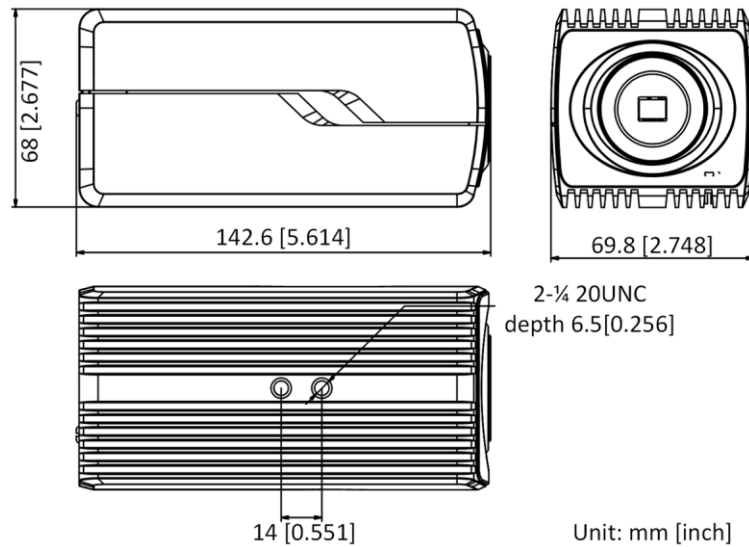

Available Model

DS-2CD5085G0, DS-2CD5085G0-AP

* -AP: Auto back focus and P-iris are supported.

Dimension

Accessory

DS-1332HZ
Indoor Housing

DS-1292ZJ
Wall Mount