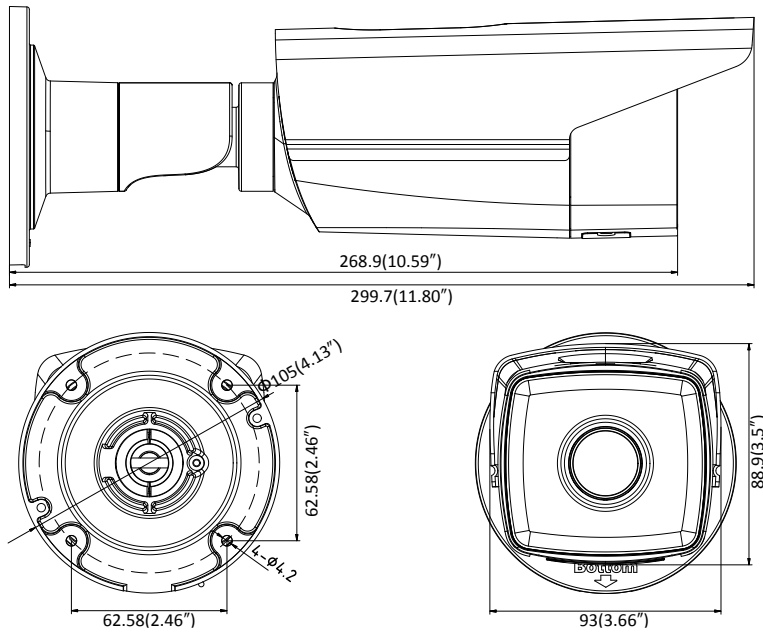

Dimensions

Unit: mm

Accessories

Distributed by

HIKVISION®

Headquarters

No.555 Qianmo Road, Binjiang District,
Hangzhou 310051, China
T +86-571-8807-5998
overseasbusiness@hikvision.com

Hikvision USA
T +1-909-895-0400
sales.usa@hikvision.com

Hikvision Australia
T +61-2-8599-4233
salesau@hikvision.com

Hikvision India
T +91-22-28469900
sales@pramahikvision.com

Hikvision Canada
T +1-866-200-6690
sales.canada@hikvision.com

Hikvision Thailand
T +662-275-9949
sales.thailand@hikvision.com

Hikvision Europe
T +31-23-5542770
sales.eu@hikvision.com

Hikvision Italy
T +39-0438-6902
info.it@hikvision.com

Hikvision Brazil
T +55 11 3318-0050
Latam.support@hikvision.com

Hikvision Turkey
T +90 (216)521 7070- 7074
sales.tr@hikvision.com

Hikvision Malaysia
T +601-7652-2413
sales.my@hikvision.com

Hikvision UK & Ireland
T +01628-902140
sales.uk@hikvision.com

Hikvision South Africa
Tel: +27 (10) 0351172
sale.africa@hikvision.com

Hikvision France
T +33(0)1-85-330-450
info.fr@hikvision.com

Hikvision Kazakhstan
T +7-727-9730667
nikia.panfilov@hikvision.ru

Hikvision Vietnam
T +84-974270888
sales.vt@hikvision.com

Hikvision UAE
T +971-4-4432090
salesme@hikvision.com

Hikvision Singapore
T +65-6684-4718
sg@hikvision.com

Hikvision Spain
T +34-91-737-16-55
info.es@hikvision.com

Hikvision Tashkent
T +99-87-1238-9438
uzb@hikvision.ru

Hikvision Hong Kong
T +852-2151-1761
info.hk@hikvision.com

Hikvision Russia
T +7-495-669-67-99
saleru@hikvision.com

Hikvision Korea
T +82-(0)31-731-8817
sales.korea@hikvision.com

Hikvision Poland
T +48-22-460-01-50
info.pl@hikvision.com

Hikvision Indonesia
T +62-21-2933759
Sales.Indonesia@hikvision.com

Hikvision Colombia
sales.colombia@hikvision.com