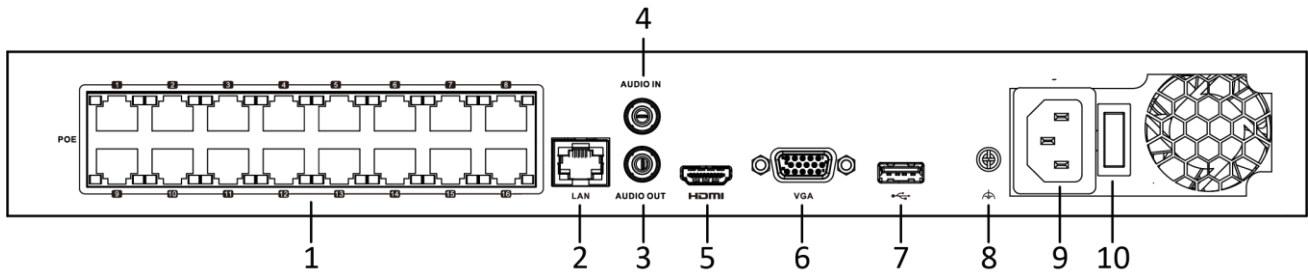

Model	DS-7616NI-Q2/16P
Video and Audio	
IP video input	16-ch Up to 8 MP resolution
Incoming bandwidth	160 Mbps
Outgoing bandwidth	80 Mbps
HDMI output	1-ch, 4K (4096 x 2160)/30 Hz, 4K (3840 x 2160)/30 Hz, 2K (2560 x 1440)/60 Hz, 1920 x 1080/60 Hz, 1600 x 1200/60 Hz, 1280 x 1024/60 Hz, 1280 x 720/60 Hz
VGA output	1-ch, 1920 x 1080/60 Hz, 1280 x 1024/60 Hz, 1280 x 720/60 Hz
Video output mode	HDMI/VGA simultaneous output
CVBS output	N/A
Audio output	1-ch, RCA (Linear, 1 K Ω)
Two-way audio input	1-ch, RCA (2.0 Vp-p, 1 K Ω , using the audio input)
Decoding	
Decoding format	H.265+/H.265/H.264+/H.264
Recording resolution	8 MP/6 MP/5 MP/4 MP/3 MP/1080p/UXGA/720p/VGA /4CIF/DCIF/2CIF/CIF/QCIF
Synchronous playback	16-ch
Capability	1-ch@8 MP (30 fps)/5-ch@1080p (30 fps)
Stream type	Video, Video & Audio
Audio compression	G.711ulaw/G.711alaw/G.722/G.726
Network	
Remote connection	64
Network protocol	TCP/IP, DHCP, IPv4, IPv6, DNS, DDNS, NTP, RTSP, SADP, SMTP, SNMP, NFS, iSCSI, ISUP, UPnP™, HTTP, HTTPS
Network interface	1, RJ-45 10/100/1000 Mbps self-adaptive Ethernet interface
PoE	
Interface	16, RJ-45 10/100 Mbps self-adaptive Ethernet interface
Power	≤ 150 W
Supported standard	IEEE 802.3 af/at
Auxiliary Interface	
SATA	2 SATA interfaces
Capacity	Up to 8 TB capacity for each disk
USB interface	Front panel: 1 x USB 2.0; Rear panel: 1 x USB 2.0
General	
Power supply	100 to 240 VAC, 50 to 60 Hz
Consumption (without HDD and PoE off)	≤ 15 W
Working temperature	-10 °C to 55 °C (14 °F to 131 °F)
Working humidity	10% to 90%
Dimension (W x D x H)	385 x 315 x 52 mm (15.2" x 12.4" x 2.0")
Weight (without HDD)	≤ 2.6 kg (5.7 lb)
Certification	
FCC	Part 15 Subpart B, ANSI C63.4-2014

Dimension

scale/1:1;Unit/mm

Physical Interface

No.	Description	No.	Description
1	PoE Interfaces	6	VGA Output (DB9 Connector)
2	LAN Interface	7	USB Interface
3	AUDIO OUT	8	GND
4	AUDIO IN	9	Power Supply
5	HDMI Interface	10	Power Switch