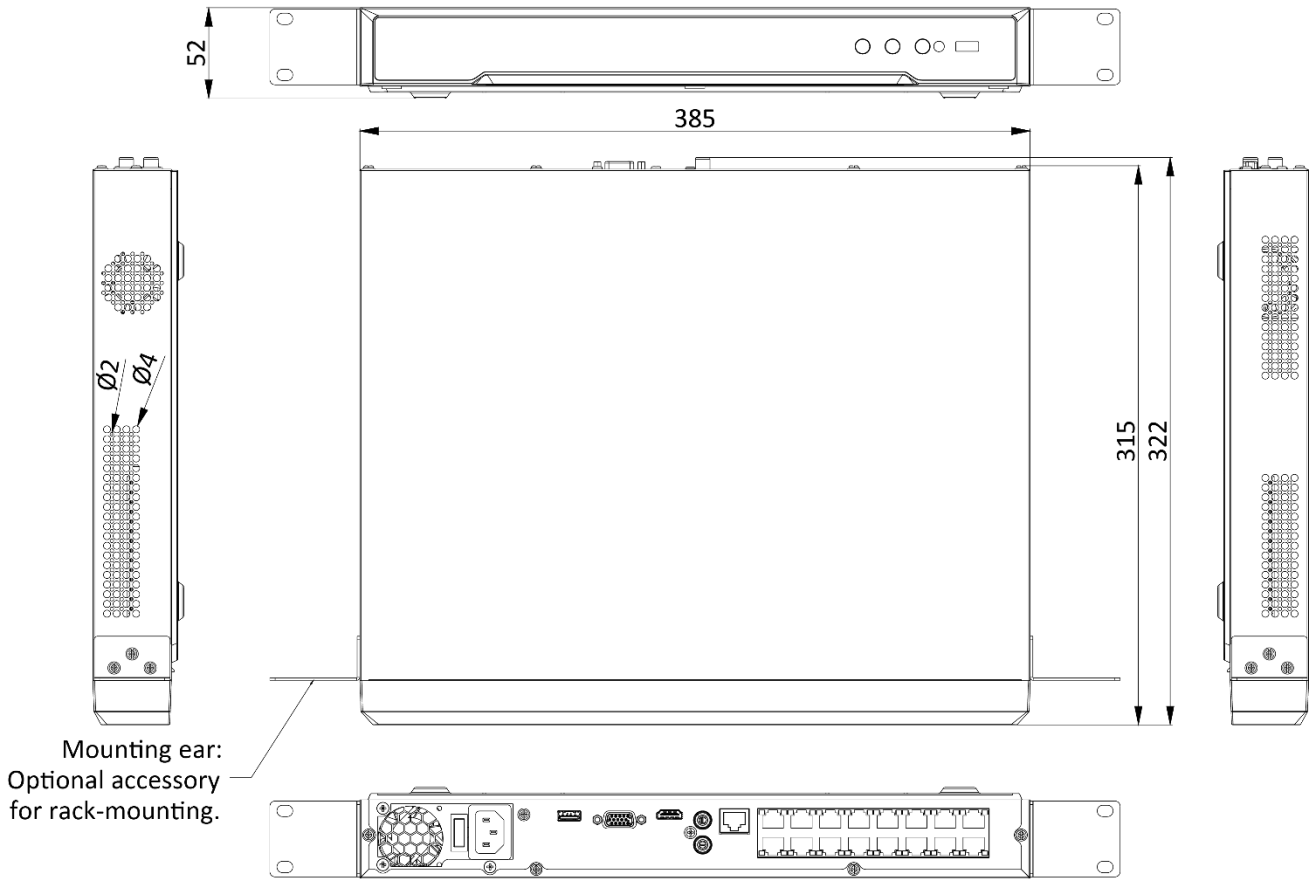

Model	DS-7616NI-Q2/16P
Video and Audio	
IP video input	16-ch Up to 8 MP resolution
Incoming bandwidth	160 Mbps
Outgoing bandwidth	80 Mbps
HDMI output	1-ch, 4K (4096 x 2160)/30 Hz, 4K (3840 x 2160)/30 Hz, 2K (2560 x 1440)/60 Hz, 1920 x 1080/60 Hz, 1600 x 1200/60 Hz, 1280 x 1024/60 Hz, 1280 x 720/60 Hz
VGA output	1-ch, 1920 x 1080/60 Hz, 1280 x 1024/60 Hz, 1280 x 720/60 Hz
Video output mode	HDMI/VGA simultaneous output
CVBS output	N/A
Audio output	1-ch, RCA (Linear, 1 K Ω)
Two-way audio input	1-ch, RCA (2.0 Vp-p, 1 K Ω , using the audio input)
Decoding	
Decoding format	H.265+/H.265/H.264+/H.264
Recording resolution	8 MP/6 MP/5 MP/4 MP/3 MP/1080p/UXGA/720p/VGA /4CIF/DCIF/2CIF/CIF/QCIF
Synchronous playback	16-ch
Capability	1-ch@8 MP (30 fps)/5-ch@1080p (30 fps)
Stream type	Video, Video & Audio
Audio compression	G.711ulaw/G.711alaw/G.722/G.726
Network	
Remote connection	64
Network protocol	TCP/IP, DHCP, IPv4, IPv6, DNS, DDNS, NTP, RTSP, SADP, SMTP, SNMP, NFS, iSCSI, ISUP, UPnP™, HTTP, HTTPS
Network interface	1, RJ-45 10/100/1000 Mbps self-adaptive Ethernet interface
PoE	
Interface	16, RJ-45 10/100 Mbps self-adaptive Ethernet interface
Power	≤ 150 W
Supported standard	IEEE 802.3 af/at
Auxiliary Interface	
SATA	2 SATA interfaces
Capacity	Up to 8 TB capacity for each disk
USB interface	Front panel: 1 x USB 2.0; Rear panel: 1 x USB 2.0
General	
Power supply	100 to 240 VAC, 50 to 60 Hz
Consumption (without HDD and PoE off)	≤ 15 W
Working temperature	-10 °C to 55 °C (14 °F to 131 °F)
Working humidity	10% to 90%
Dimension (W x D x H)	385 x 315 x 52 mm (15.2" x 12.4" x 2.0")
Weight (without HDD)	≤ 2.6 kg (5.7 lb)
Certification	
FCC	Part 15 Subpart B, ANSI C63.4-2014

Dimension

scale/1:1;Unit/mm

Physical Interface

No.	Description	No.	Description
1	PoE Interfaces	6	VGA Output (DB9 Connector)
2	LAN Interface	7	USB Interface
3	AUDIO OUT	8	GND
4	AUDIO IN	9	Power Supply
5	HDMI Interface	10	Power Switch