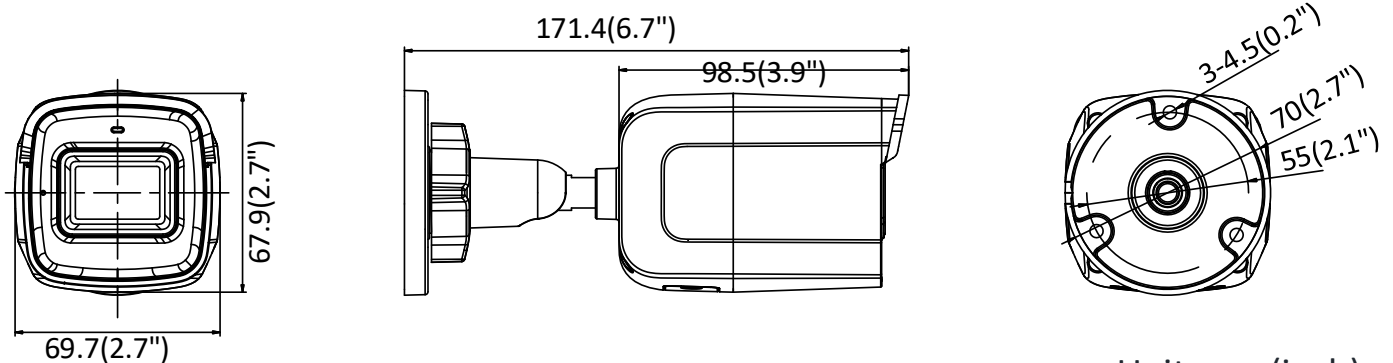

Protocols	TCP/IP, ICMP, HTTP, HTTPS, FTP, DHCP, DNS, DDNS, RTP, RTSP, RTCP, PPPoE, NTP, UPnP, SMTP, SNMP, IGMP, QoS, IPv6, UDP, Bonjour
General Function	One-key reset, anti-flicker, heartbeat, mirror, password protection, privacy mask, watermark
Firmware Version	5.5.80
API	ONVIF(PROFILE S,PROFILE G), ISAPI
Simultaneous Live View	Up to 6 channels
User/Host	Up to 32 users 3 levels: Administrator, Operator and User
Client	iVMS-4200, Hik-Connect, iVMS-5200, iVMS-4500
Web Browser	IE8+, Chrome 31.0-44, Firefox 30.0-51, Safari 8.0+
Interface	
Communication Interface	1 RJ45 10M/100M self-adaptive Ethernet port
On-board Storage	Built-in microSD/SDHC/SDXC slot, up to 128 GB
Video Out	No
Alarm I/O	No
Reset Button	Yes
General	
Operating Conditions	-30 °C to +60 °C (-22 °F to +140 °F), Humidity 95% or less (non-condensing)
Power Supply	12 VDC ± 25% PoE: 802.3af, class 3
Power Consumption and Current	12 VDC, 0.3 A, max. 4 W PoE (802.3af, 36 to 57 V), 0.2 A to 0.1 A, max. 5.5 W
Protection Level	IP66
Material	Front cover: plastic, back cover: metal
Dimensions	69.7 mm × 67.9 mm × 171.4 mm (2.7" × 2.7" × 6.7")
Weight	350g (0.8lb.)

Dimensions

Unit: mm(inch)

Accessory